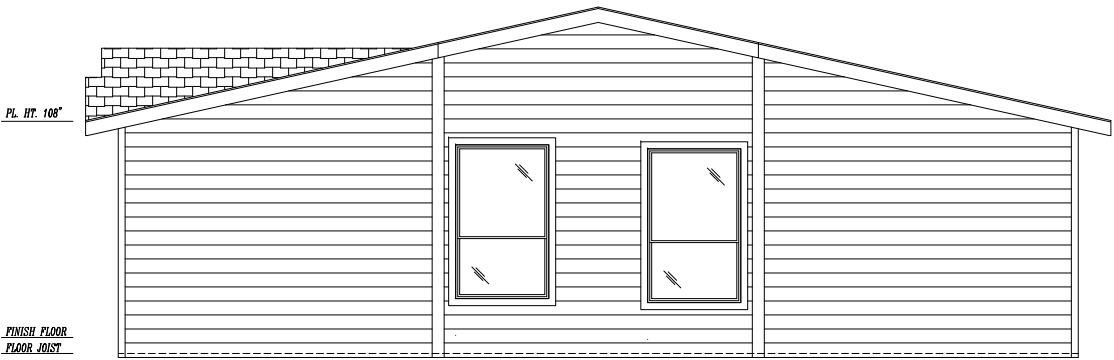

MAJESTIC COLLECTION

"THE SAINT HELENS" 9588-S
40'-0" x 56'-0" APPROX. 2,172 SQ. FT.

FRONT SIDEWALL W/NOMINAL 24'-0" EYEBROW DORMER

FRONT ENDWALL