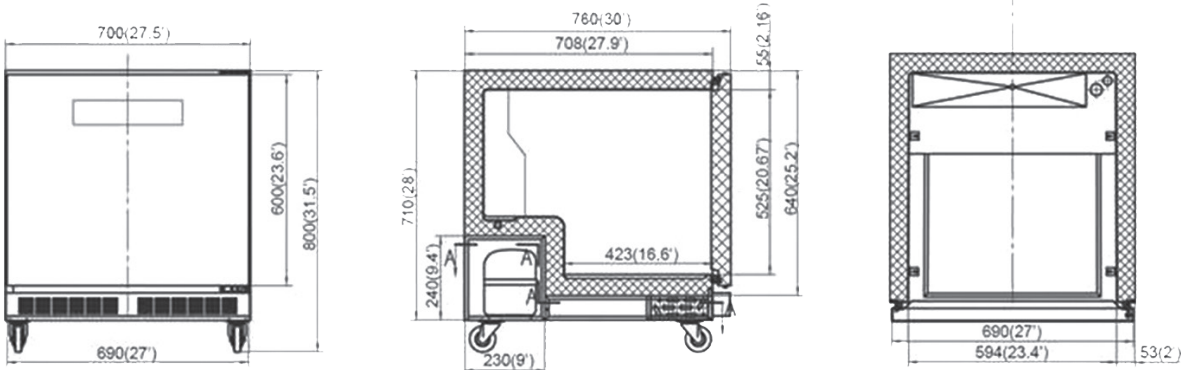

Undercounter Refrigerators and Freezers

Model	Size
UR27-LH	27" Unit
UF27-LH	27" Unit

STANDARD FEATURES

- 31.5" height
- Stainless steel front & sides
- Self closing doors remain open past 90°
- Environmentally friendly R600A (UR) and R290A (UF)
- EZ slide out condenser
- Whisper quiet
- Solid construction
- Full length integrated door handle
- Casters with two front brakes
- Cool air intake
- 2" clearance back and 0" sides

REFRIGERATION

Model	Doors	Cabinet Dim (inches)			HP	Voltage	Amps	NEMA Plug	Cord Length	Grated Weight
		L	D	H						
UR27	1	27.5	30	31.5	1/8	115/60/1	2	5-15P	10	243
UR48	1	27.5	30	31.5	1/4	115/60/1	3.5	5-15P	10	300