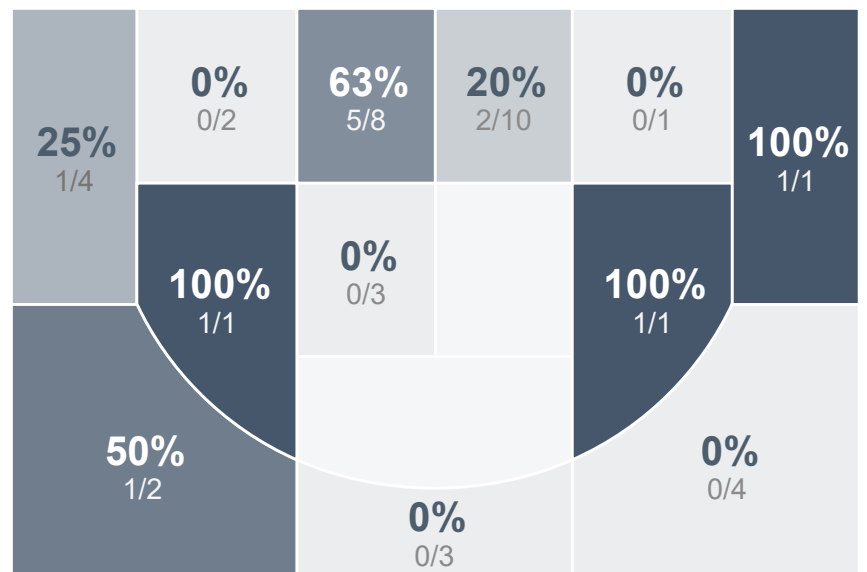

Box Score Report

CHS vs Watford City - Jan 27, 2023 - W 75-32

Period Stats

Team	1	2	Final
CHS	38	37	75
WCHS	11	21	32

Run Graph

Team Stats

	CHS	WCHS
Field Goal %	44.6%	30.0%
Effective Field Goal %	50.0%	33.8%
2FG Made/Attempted	22/42	9/26
2FG%	52.4%	34.6%
3FG Made/Attempted	7/23	3/14
3FG%	30.4%	21.4%
FT Made/Attempted	10/13	5/5
Free Throw Percentage	76.9%	100.0%
Points Per Possession	1.13	0.49
Transition Points	16	4
Points Off Turnovers	24	4
Second Chance Points	8	0
Points in the Paint	42	14
Offensive Rebounds	16	2
Defense Rebounds	26	21
Assists	11	7
Deflections	14	13
Steals	17	6
Blocks	1	0
Turnovers	11	25
Personal Fouls	7	12
Charges Taken	0	1

Century Patriots Girls Basketball

Watford City High School

Century Patriots Girls Basketball's Player Stats

Name	Pts	FG	3FG	FT	+/-	MINS	OREB	DREB	AST	DEFL	STL	BLK	TO	FOUL	CHG
#3 Eden Fridley	16	7/15	2/6	0/0	+ 31	21	0	1	1	1	4	0	0	1	0
#5 Zoie Austin	12	5/9	0/1	2/2	+ 35	24	2	3	2	1	3	0	1	0	0
#10 Abby Fosland	2	1/2	0/1	0/0	+ 16	20	2	2	2	1	2	0	0	0	0
#11 Ziah GreyBull	6	2/5	2/4	0/0	+ 21	19	0	5	2	1	2	0	0	1	0
#13 Bergan Kinnebrew	23	7/15	2/5	7/8	+ 31	25	2	3	1	2	2	1	4	4	0
#14 Ashlyn Buchholz	9	4/5	1/2	0/0	+ 25	17	1	2	1	1	2	0	3	0	0
#20 Addie Weigel	2	1/1	0/0	0/0	+ 2	2	0	0	0	0	0	0	0	0	0
#21 Grace Lang	0	0/0	0/0	0/0	0	1	0	0	0	0	0	0	0	0	0
#23 Gabi Bird	0	0/3	0/3	0/0	+ 11	12	2	2	0	1	0	0	0	0	0
#24 Katie Brown	0	0/2	0/0	0/0	+ 3	2	1	0	0	0	0	0	0	0	0
#25 Emma Guthmiller	1	0/1	0/0	1/2	+ 5	11	1	2	0	1	1	0	0	0	0
#30 Emma Davis	0	0/0	0/0	0/0	+ 2	2	0	1	0	0	0	0	0	0	0
#33 Erika Lee	0	0/3	0/0	0/0	+ 30	17	4	3	1	1	1	0	2	1	0
#34 Quinn Kost	0	0/1	0/0	0/0	+ 3	4	1	0	1	0	0	0	1	0	0
#35 Madison Conner	2	1/2	0/1	0/0	- 2	4	0	0	0	3	0	0	0	0	0
#40 Allison Volk	2	1/1	0/0	0/1	+ 2	2	0	1	0	1	0	0	0	0	0