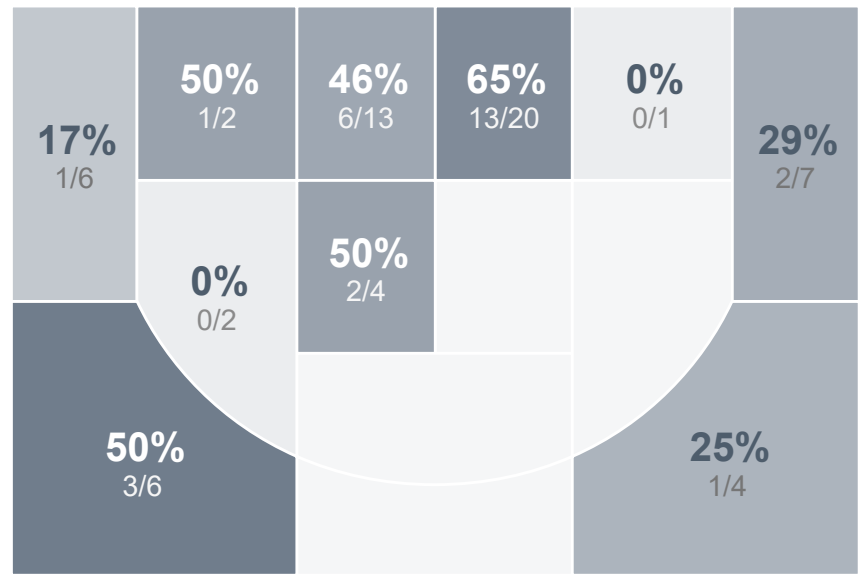

Century Patriots Girls Basketball