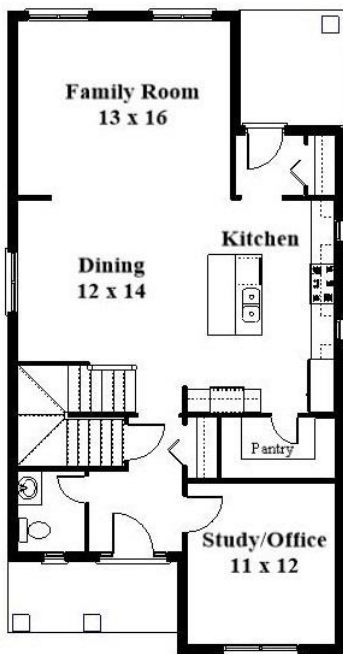

Your Land Your Style Your Home Your Way
Design + Build = Your Best Value

Setting the New Standard

In-Town 4005D
2160 Sq.Ft.

KRAUS
DESIGN + BUILD

248-972-5549

Copyright © 2017 Kraus Design
All Rights Reserved