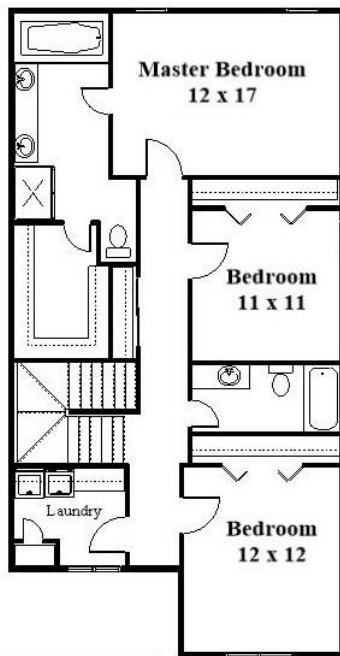

Your Land Your Style Your Home Your Way
Design + Build = Your Best Value

Setting the New Standard

In-Town 4005D
2160 Sq.Ft.

KRAUS
DESIGN + BUILD

248-972-5549

Copyright © 2017 Kraus Design
All Rights Reserved