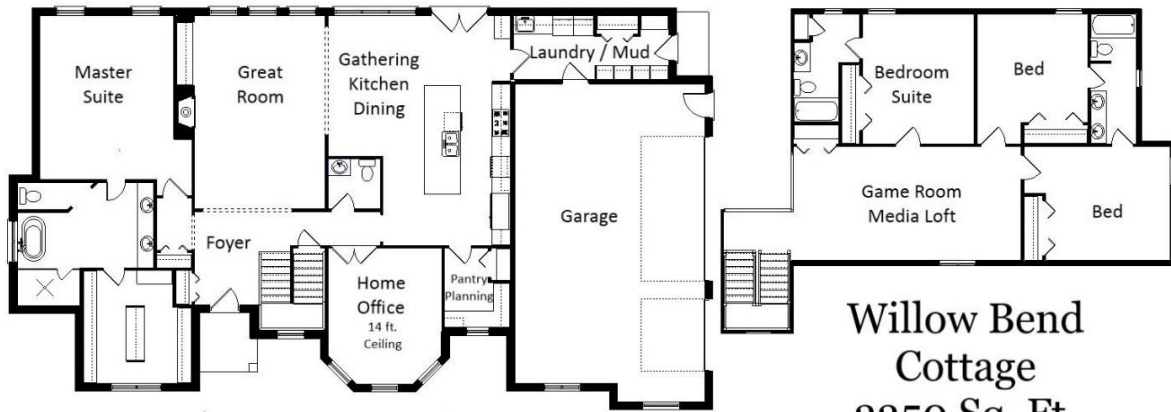

Your Land Your Style Your Home Your Way  
Design + Build = Your Best Value

**Willow Bend  
Cottage II  
3500 Sq. Ft.**

Copyright © 2020 Kraus Design Build  
All Rights Reserved

The **Kraus** Company  
DESIGN BUILD

248-972-5549

Setting the New Standard

Your Land Your Style Your Home Your Way

Design + Build = Your Best Value

Willow Bend  
Cottage  
3350 Sq. Ft.

Copyright © 2020 Kraus Design Build  
All Rights Reserved