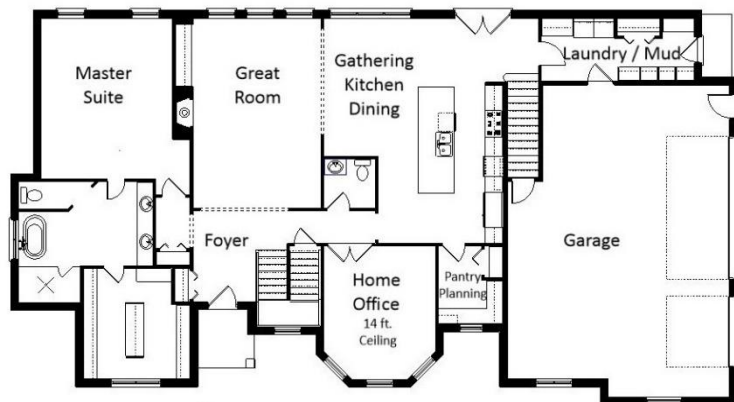

Your Land Your Style Your Home Your Way  
Design + Build = Your Best Value

**Willow Bend  
Cottage II  
3500 Sq. Ft.**

Copyright © 2020 Kraus Design Build  
All Rights Reserved

The **Kraus** Company  
DESIGN BUILD

248-972-5549

Setting the New Standard

Your Land Your Style Your Home Your Way

Design + Build = Your Best Value

Willow Bend  
Cottage  
3350 Sq. Ft.

Copyright © 2020 Kraus Design Build  
All Rights Reserved