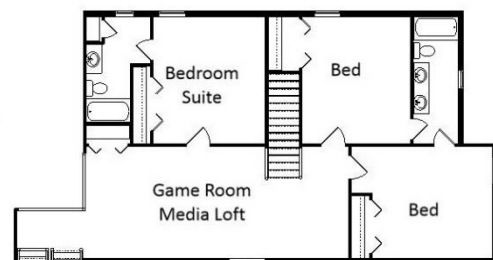

Your Land Your Style Your Home Your Way  
Design + Build = Your Best Value

**Willow Bend  
Cottage II  
3500 Sq. Ft.**

Copyright © 2020 Kraus Design Build  
All Rights Reserved

The **Kraus** Company  
DESIGN BUILD

248-972-5549

Setting the New Standard

Your Land Your Style Your Home Your Way

Design + Build = Your Best Value

Willow Bend  
Cottage  
3350 Sq. Ft.

Copyright © 2020 Kraus Design Build  
All Rights Reserved