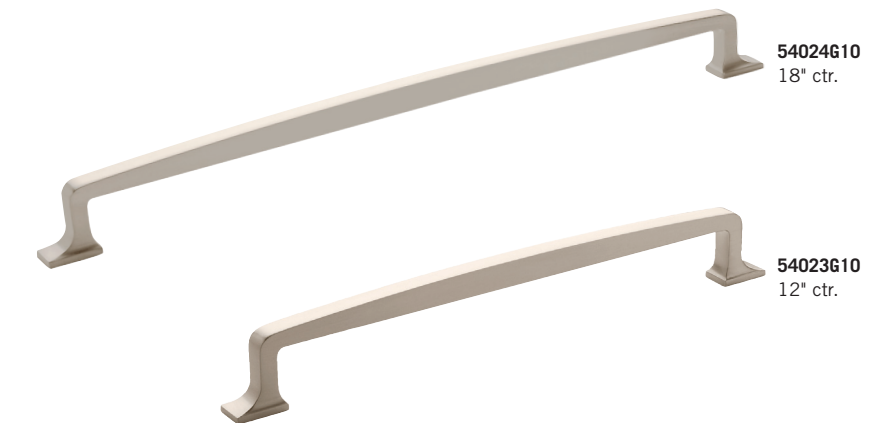

WESTERLY™

Available Finishes

A full finish index is located on pages 8-11.

Product Number	Type of Hardware
54024G10 <i>(shown)</i>	Oversized Pull – 18"
54023G10 <i>(shown)</i>	Oversized Pull – 12"
54024GPH	Oversized Pull – 18"
54023GPH	Oversized Pull – 12"

Additional collection images are located on page 17.
Pack type information can be located in the Product Index that begins on page 213.