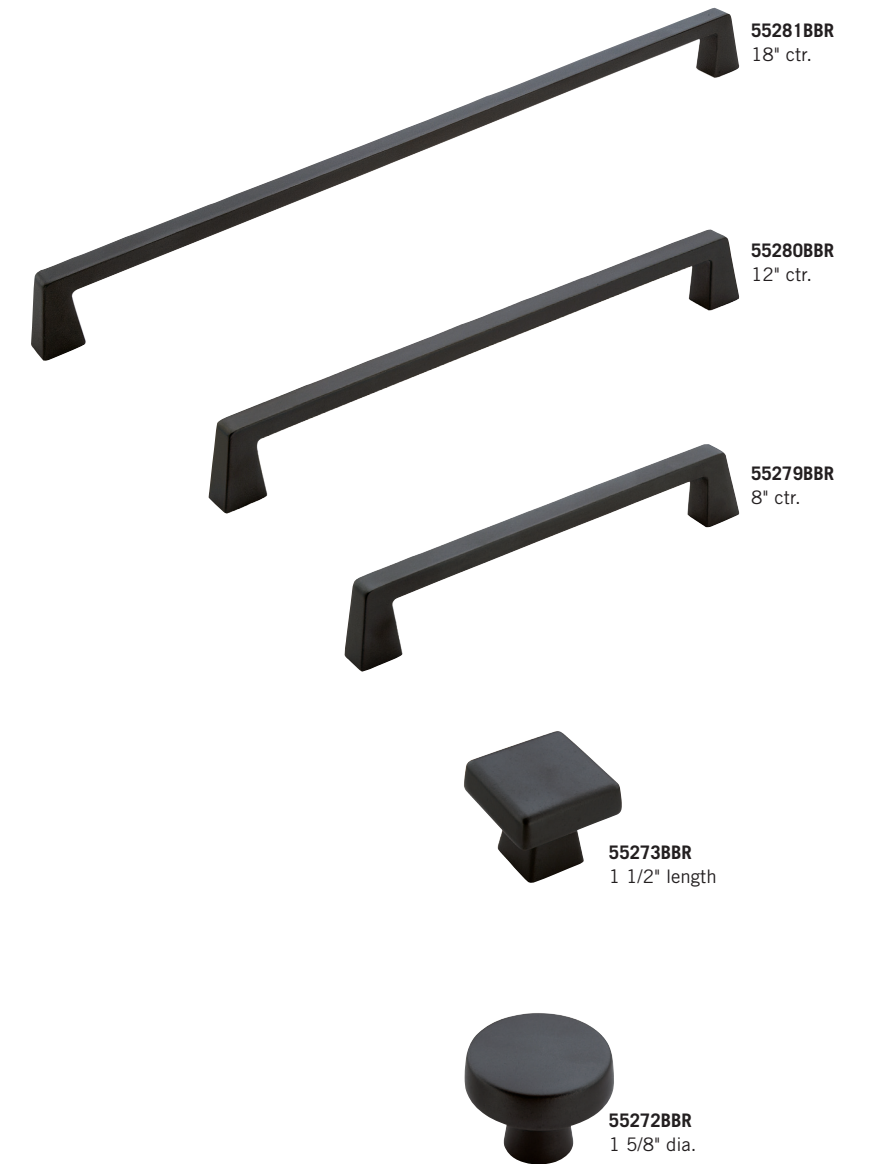

BLACKROCK

Available Finishes

G10 ORB BBR

A full finish index is located on pages 8-11.

Product Number	Type of Hardware
55281G10	Oversized Pull – 18"
55280G10	Oversized Pull – 12"
55279G10	Oversized Pull – 8"
55273G10	Oversized Square Knob – 1 1/2"
55272G10	Oversized Knob – 1 5/8"
55281ORB	Oversized Pull – 18"
55280ORB	Oversized Pull – 12"
55279ORB	Oversized Pull – 8"
55273ORB	Oversized Square Knob – 1 1/2"
55272ORB	Oversized Knob – 1 5/8"
55281BBR <i>(shown)</i>	Oversized Pull – 18"
55280BBR <i>(shown)</i>	Oversized Pull – 12"
55279BBR <i>(shown)</i>	Oversized Pull – 8"
55273BBR <i>(shown)</i>	Oversized Square Knob – 1 1/2"
55272BBR <i>(shown)</i>	Oversized Knob – 1 5/8"

Additional collection images are located on page 73.
Pack type information can be located in the Product Index that begins on page 213.