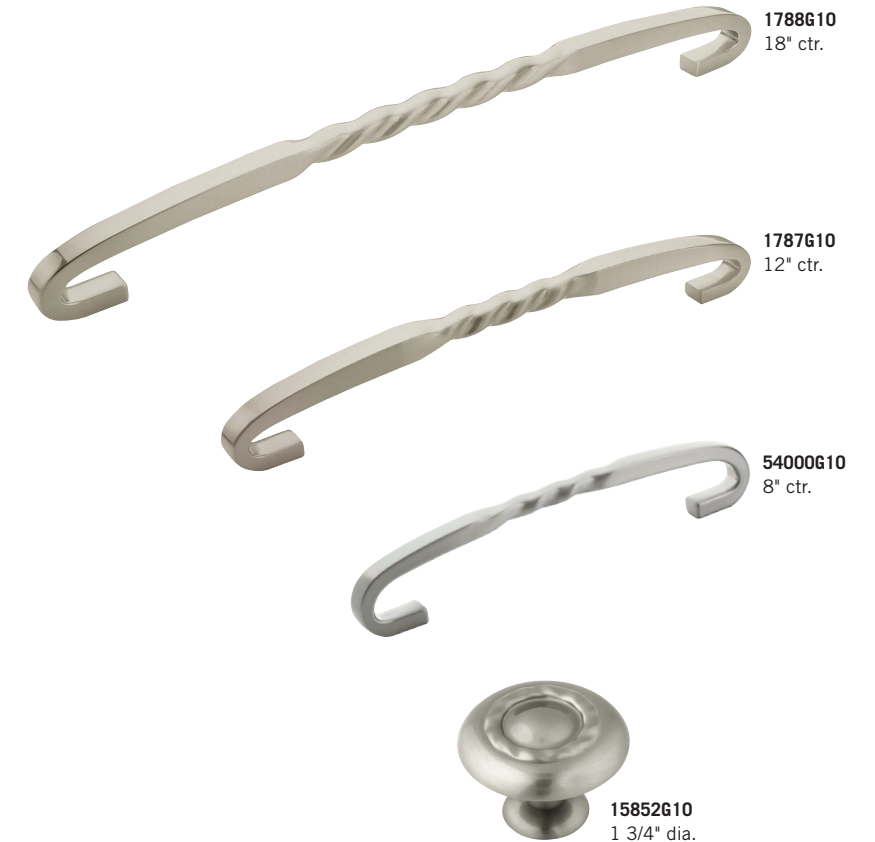

Available Finishes

A full finish index is located on pages 8-11.

Product Number	Type of Hardware
1788G10 (shown)	Oversized Pull – 18"
1787G10 (shown)	Oversized Pull – 12"
54000G10 (shown)	Oversized Pull – 8"
15852G10 (shown)	Oversized Knob – 1 3/4"
1788WID	Oversized Pull – 18"
1787WID	Oversized Pull – 12"
54000WID	Oversized Pull – 8"
15852WID	Oversized Knob – 1 3/4"
1788ORB	Oversized Pull – 18"
1787ORB	Oversized Pull – 12"
54000ORB	Oversized Pull – 8"
15852ORB	Oversized Knob – 1 3/4"

Additional collection images are located on page 21.
Pack type information can be located in the Product Index that begins on page 213.