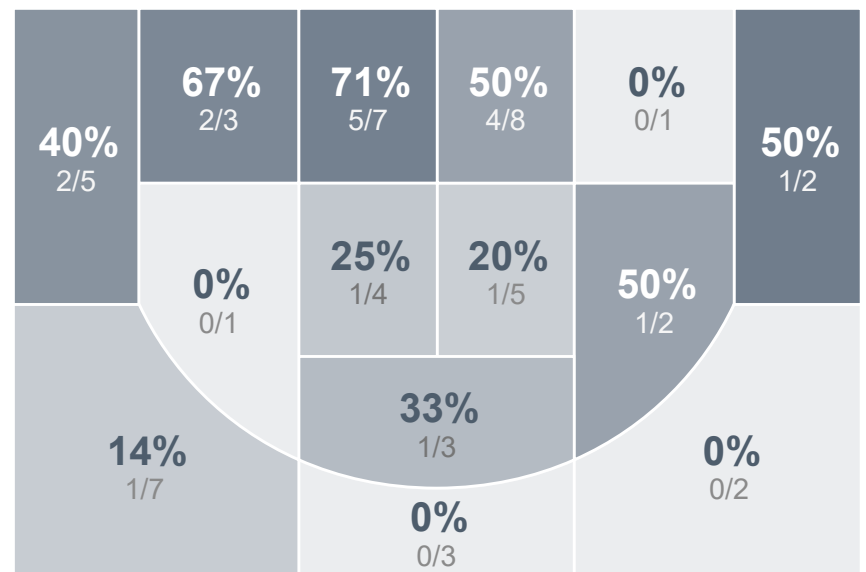

Bismarck Legacy High School