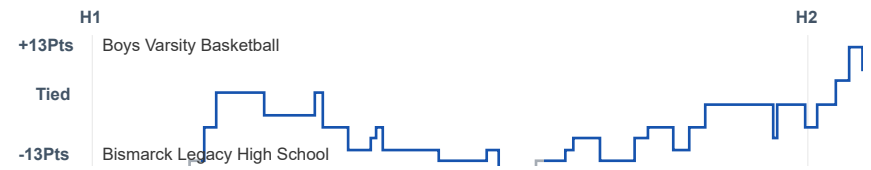

Box Score Report

JHS vs Bismarck Legacy - Dec 17, 2019 - W 63-54

Period Stats

| Team | 1 | 2 | Final |
|------------|-----------|-----------|-----------|
| JHS | 31 | 32 | 63 |
| LHS | 26 | 28 | 54 |

Run Graph