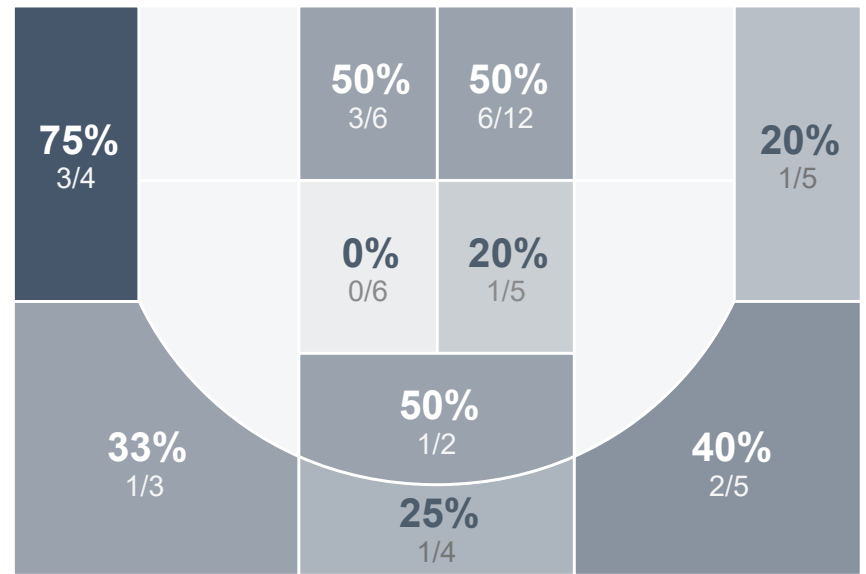

Boys Varsity Basketball