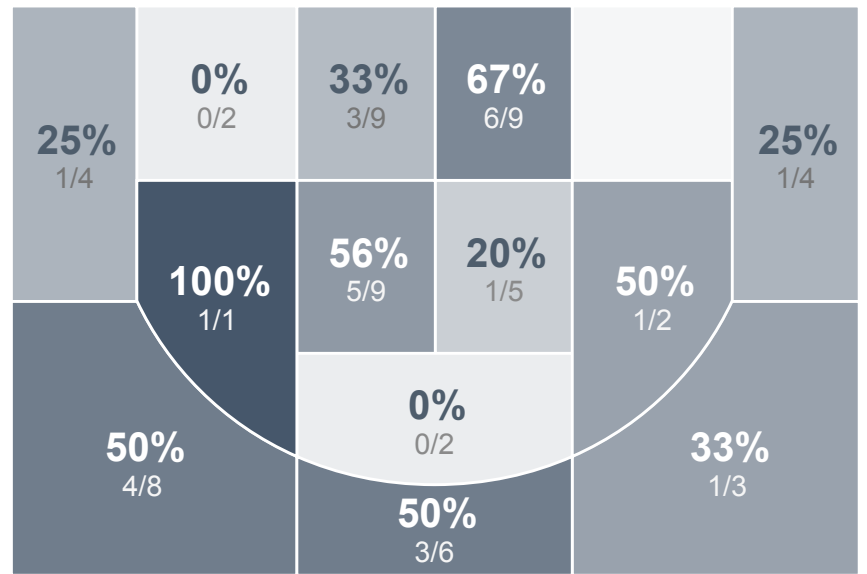

Box Score Report

WHS vs Turtle Mountain - Jan 3, 2020 - W 69-31

Period Stats

Team	1	2	Final
WHS	37	32	69
TMHS	18	13	31

Run Graph

Team Stats

	WHS	TMHS
Field Goal %	42.2%	20.3%
Effective Field Goal %	50.0%	21.2%
2FG Made/Attempted	17/39	11/32
2FG%	43.6%	34.4%
3FG Made/Attempted	10/25	1/27
3FG%	40.0%	3.7%
FT Made/Attempted	5/12	6/10
Free Throw Percentage	41.7%	60.0%
Points Per Possession	0.99	0.44
Transition Points	5	4
Points Off Turnovers	24	4
Second Chance Points	11	10
Points in the Paint	30	20
Offensive Rebounds	17	19
Defense Rebounds	30	22
Assists	22	5
Deflections	12	16
Steals	15	10
Blocks	1	1
Turnovers	17	25
Personal Fouls	10	13
Charges Taken	1	0

Girls' Varsity Basketball

Turtle Mountain