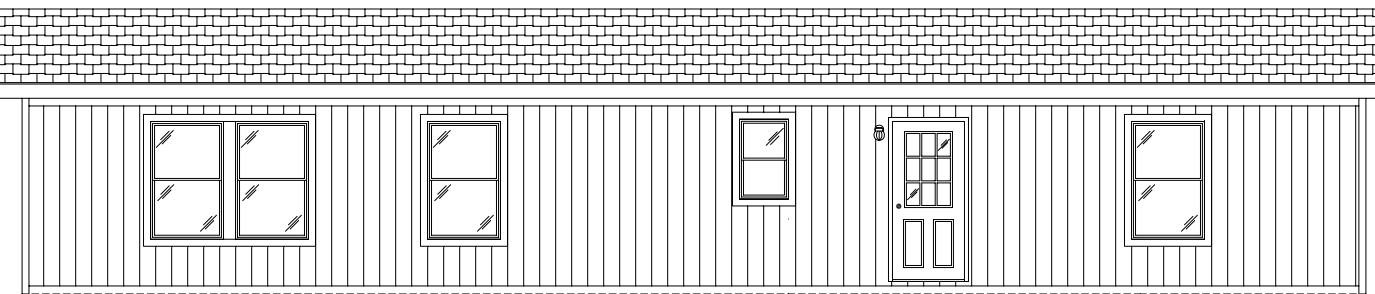

TEMPO
 MY GIRL
 55TMP24563AH
 24'-0" x 56'-0"
 APPROX. 1,344 SQ. FT.

FRONT SIDEWALL W/ STANDARD NOMINAL 16'-0" DORMER

FRONT ENDWALL

W/ OPTIONAL FRONT DOOR
 NOTE: MOVE DORMER CENTER
 OVER LIVING ROOM WINDOWS

OPTIONAL TRIM BOARDS
 & ACCENT AREA

OPTIONAL FRONT ENDWALL
 WITH TRIM AND ACCENT AREA

OPTIONAL FRONT ENDWALL
 DOOR

REAR SIDEWALL

REAR ENDWALL