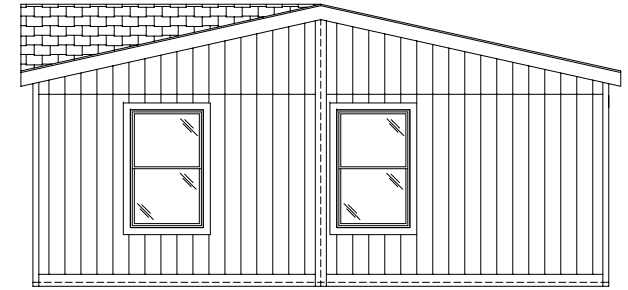

TEMPO
 MY GIRL
 55TMP24563AH
 24'-0" x 56'-0"
 APPROX. 1,344 SQ. FT.

FRONT SIDEWALL W/ STANDARD NOMINAL 16'-0" DORMER

FRONT ENDWALL

W/ OPTIONAL FRONT DOOR
 NOTE: MOVE DORMER CENTER
 OVER LIVING ROOM WINDOWS

OPTIONAL TRIM BOARDS
 & ACCENT AREA

OPTIONAL FRONT ENDWALL
 WITH TRIM AND ACCENT AREA

OPTIONAL FRONT ENDWALL
 DOOR

REAR SIDEWALL

REAR ENDWALL