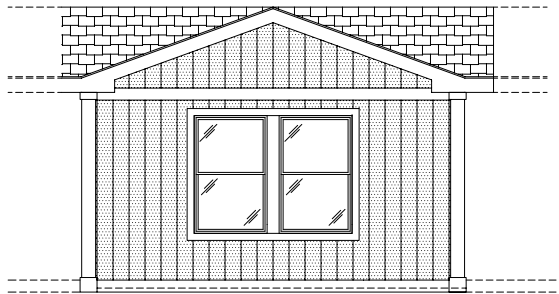

TEMPO
 MY GIRL
 55TMP24563AH
 24'-0" x 56'-0"
 APPROX. 1,344 SQ. FT.

FRONT SIDEWALL W/ STANDARD NOMINAL 16'-0" DORMER

FRONT ENDWALL

W/ OPTIONAL FRONT DOOR
 NOTE: MOVE DORMER CENTER
 OVER LIVING ROOM WINDOWS

OPTIONAL TRIM BOARDS
 & ACCENT AREA

OPTIONAL FRONT ENDWALL
 WITH TRIM AND ACCENT AREA

OPTIONAL FRONT ENDWALL
 DOOR

REAR SIDEWALL

REAR ENDWALL