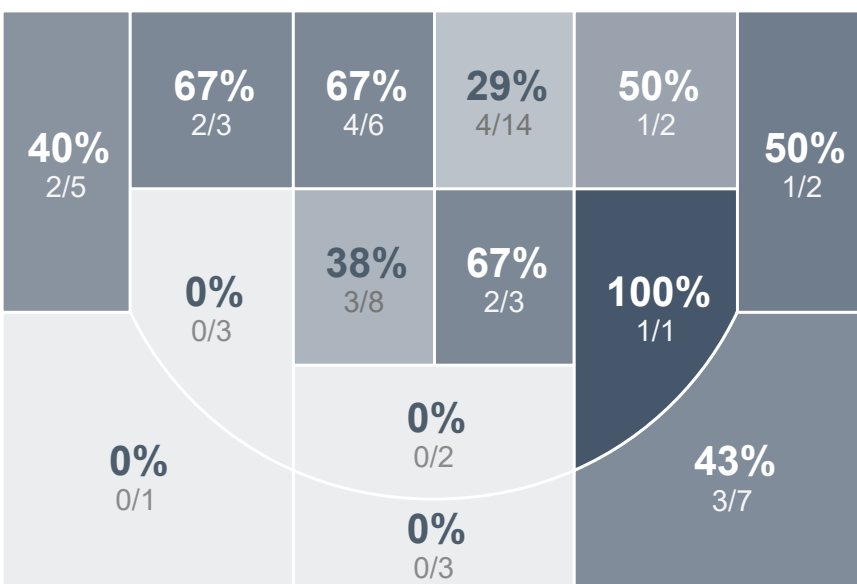

Box Score Report

BHS @ Mandan - Dec 7, 2022 - W 62-46

Period Stats

Team	1	2	Final
BHS	24	38	62
MHS	24	22	46

Run Graph

Team Stats

	BHS	MHS
Field Goal %	38.3%	24.1%
Effective Field Goal %	43.3%	26.7%
2FG Made/Attempted	17/42	11/33
2FG%	40.5%	33.3%
3FG Made/Attempted	6/18	3/25
3FG%	33.3%	12.0%
FT Made/Attempted	10/23	15/22
Free Throw Percentage	43.5%	68.2%
Points Per Possession	0.86	0.63
Transition Points	8	4
Points Off Turnovers	18	13
Second Chance Points	6	12
Points in the Paint	26	20
Offensive Rebounds	12	20
Defense Rebounds	27	32
Assists	16	11
Deflections	19	10
Steals	10	6
Blocks	4	1
Turnovers	13	25
Personal Fouls	17	23
Charges Taken	3	0

Girls Varsity Basketball

Mandan