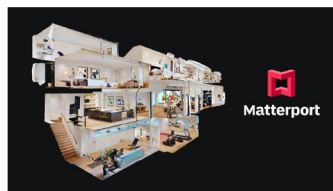

BONUS

- 2D Floor plan
- 3D Floor plan
- Furniture
- Colors and textures
- 48h turnaround
- Interactive Tour
- Home report

EXTRAS

GLA Report

New Home Portrait

CAD Files

3D Video Render

Zillow 3D Tour