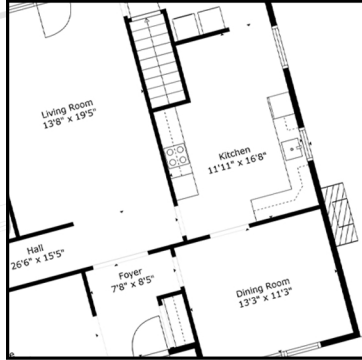

Hot Shots

PHOTOGRAPHY

BASE*

- 2D Floor plan
 - Fixed Furniture
 - Total area calculations
 - File output: PNG, JPG, PDF
 - 24h turnaround
 - Interactive Tour
 - Home report
- *Included with all RE Photography

BONUS

- 2D Floor plan
- 3D Floor plan
- Furniture
- Colors and textures
- 48h turnaround
- Interactive Tour
- Home report

EXTRAS

GLA Report

New Home Portrait

CAD Files

3D Video Render

Zillow 3D Tour