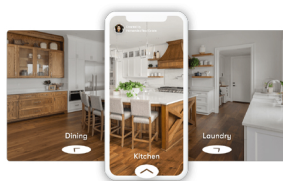

Hot Shots

PHOTOGRAPHY

BASE*

- 2D Floor plan
 - Fixed Furniture
 - Total area calculations
 - File output: PNG, JPG, PDF
 - 24h turnaround
 - Interactive Tour
 - Home report
- *Included with all RE Photography

BONUS

- 2D Floor plan
- 3D Floor plan
- Furniture
- Colors and textures
- 48h turnaround
- Interactive Tour
- Home report

EXTRAS

GLA Report

New Home Portrait

CAD Files

3D Video Render

Zillow 3D Tour

Matterport 3D Tour

Twilight or Virtual Twilight Photos

Feature Videos • Walkthrough Videos • Fireplace Edit • Virtual Staging