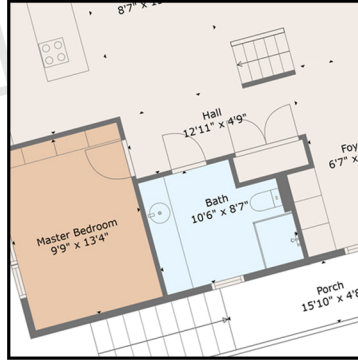

Hot Shots

PHOTOGRAPHY

BASE*

- 2D Floor plan
 - Fixed Furniture
 - Total area calculations
 - File output: PNG, JPG, PDF
 - 24h turnaround
 - Interactive Tour
 - Home report
- *Included with all RE Photography

BONUS

- 2D Floor plan
- 3D Floor plan
- Furniture
- Colors and textures
- 48h turnaround
- Interactive Tour
- Home report

EXTRAS

GLA Report

New Home Portrait

CAD Files

3D Video Render

Zillow 3D Tour