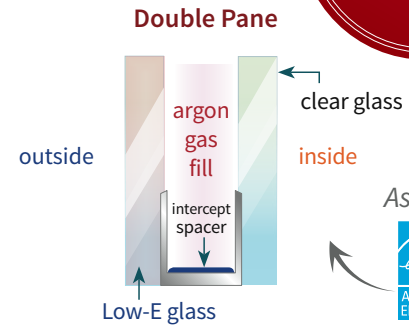

Screen Options*

BetterVUE® Screen Mesh

- Better Insect Screen
- 10% Better Insect Protection
 - 20% Better Airflow
 - 20% Clearer View

Standard Screen Mesh

- Sight more obstructed
 - Less Airflow than UltraVUE & BetterVUE Screens
 - Proven and Reliable
- *Also available in Pet Screen*

Solid fusion welded vinyl frame and sash for strong, seamless corners. Corners not compromised with knock outs or gaps.

Balance System sash operates easily, quietly and never slips.

Both sash tilt inside the home for easy cleaning. Recessed tilt latches operate easily.

Sash limit locks allow secure partial opening.

Heavy duty sash locks with cam action lock and keeper for secure, air tight lock.

Insulated glass optimizes thermal performance and reduces condensation.

Full, continuous over and under interlock at meeting rails reduces air infiltration and condensation. Many competitors notch out interlock at sash lock, which sacrifices the seal.

Heavy duty weather stripping.

Extruded lift rails are part of sash extrusion, not added later.

Fiberglass mesh half screen with aluminum frame
Optional full screen and/or aluminum mesh.

Slopped one piece sill is designed for positive water drain-off. There are no "weep holes" to plug up, as in many competitors' windows.