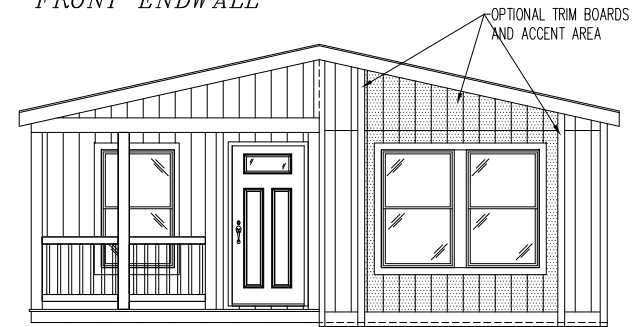

TEMPO  
WHOLE LOTTA LOVE  
55TMP24563AH  
24'-0" x 56'-0"  
APPROX. 1,338 SQ. FT.

FRONT SIDEWALL

FRONT ENDWALL

OPTIONAL FRONT ENDWALL  
WITH ACCENT AREAS

REAR SIDEWALL

REAR ENDWALL