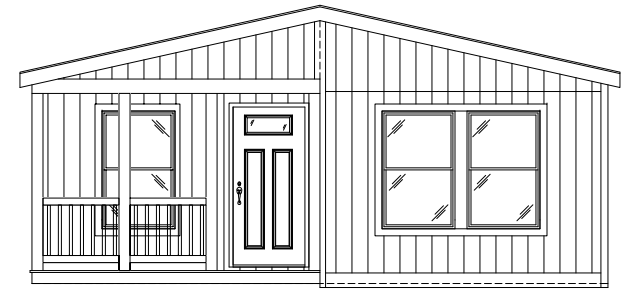

TEMPO  
WHOLE LOTTA LOVE  
55TMP24563AH  
24'-0" x 56'-0"  
APPROX. 1,338 SQ. FT.

FRONT SIDEWALL

FRONT ENDWALL

OPTIONAL FRONT ENDWALL  
WITH ACCENT AREAS

REAR SIDEWALL

REAR ENDWALL