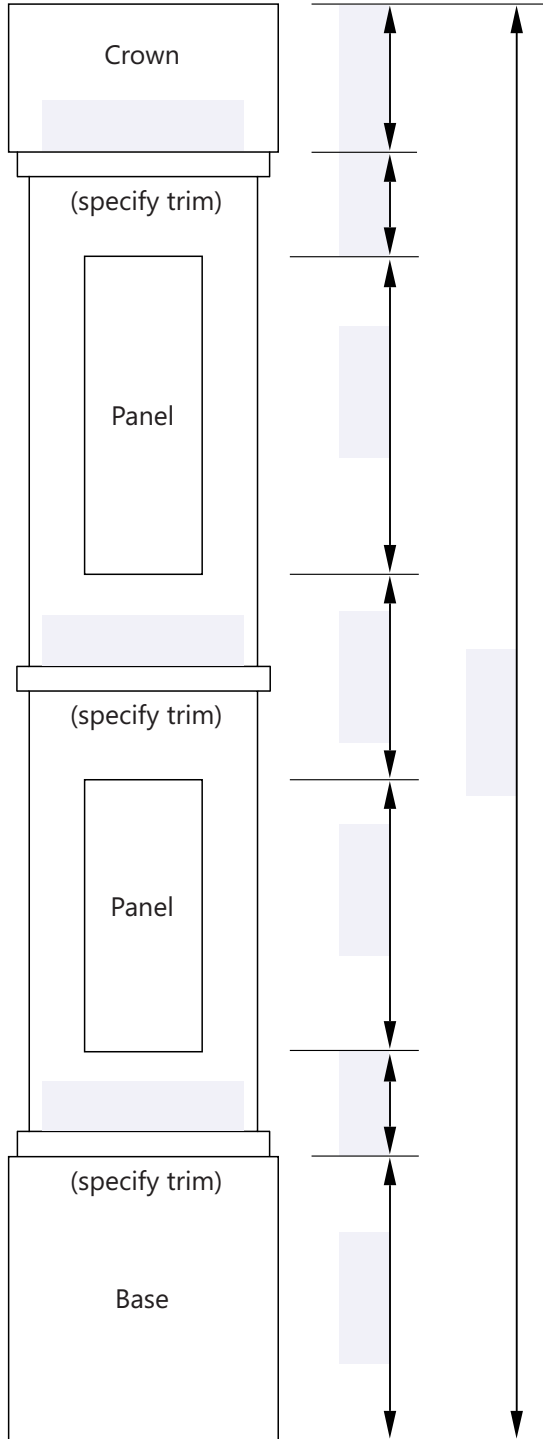

Column Detail Form 3

New Wood Manufacturers Inc.
 Tel: (709) 678-2755
 369 JW Pickersgill Blvd
 Centreville NL A0G 4P0
 www.noblemouldings.com

Date

Name

Phone #

Email

Shipping Address

Job Tag / PO#

Notes & Special Instructions

Column Info

Material

Panel Type (reference newel post type)

Inside Dimensions

Outside dimensions are always 1 1/2" larger than the inside dimensions.

Please write the appropriate information in the spaces provided. If you would like one or no panels, cross out the panels you don't want with an X. The Base and Crown is always 1 1/2" larger than the column's outside dimension.