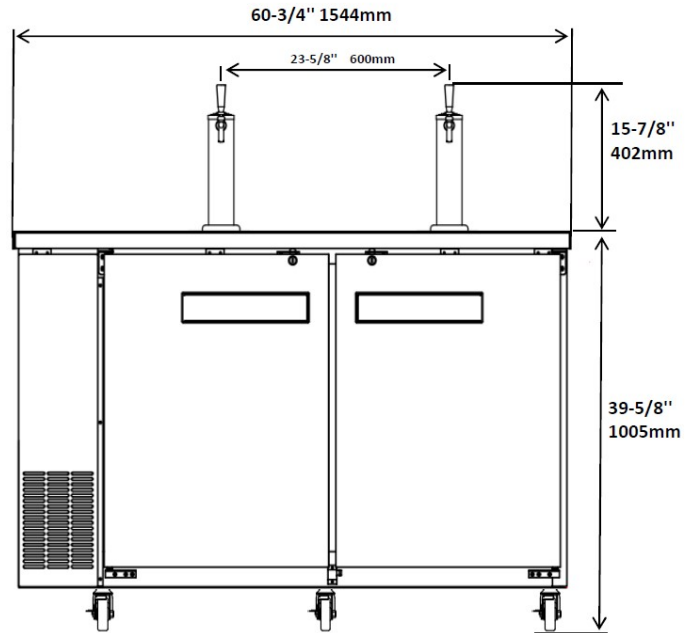

# DIRECT DRAW BEER DISPENSER 24" DEPTH

EBD49-24X

EBD61-24X

EBD73-24X

?????v????o????d????  
?????o????

Model	Size
EBD49-24X	49" Unit
EBD61-24X	61" Unit
EBD73-24X	72" Unit

\*Not suitable for installation in a non-commercial, residential applications.

Items	Description	Items	Description
Top & Interior	Stainless steel	Temperature control	Solid state thermostat/Digital display
Doors	Solid coated steel	Approvals	ETL LISTED
External back	Aluminum	Refrigerating system	Capillary tube
Cabinet interior	Stainless Steel	Refrigerant	R290
Interior floor	Reinforced Stainless steel	Temperature range	33F to 41°F
Insulation	High Density Polyurethane (CFC free)	Evaporator	Powder coated aluminum/copper
Shelves	Heavy duty, PVC coating	Condensing unit	Bottom mounted

CONFORMS TO NSF/ANSI STD 7

REFRIGERATION

EBD49-24X

EBD61-24X

EBD73-24X

SIDE VIEW ALL

Model	Doors	Barrels 1/2 Keg / 50 L	Cabinet Dim (inches)			HP	Voltage	Amps	NEMA Plug	Cord Length	Ship Weight
			L	D	H						
EBD49-24X	2	2 Barrels	48.875	24.375	39.625	1/5	115/60/1	3.0	5-15P	10	282
EBD61-24X	2	2 Barrels	60.75	24.375	39.625	1/5	115/60/1	3.0	5-15P	10	319
EBD73-24X	3	3 Barrels	72.75	24.375	39.625	1/4	115/60/1	4.0	5-15P	10	385