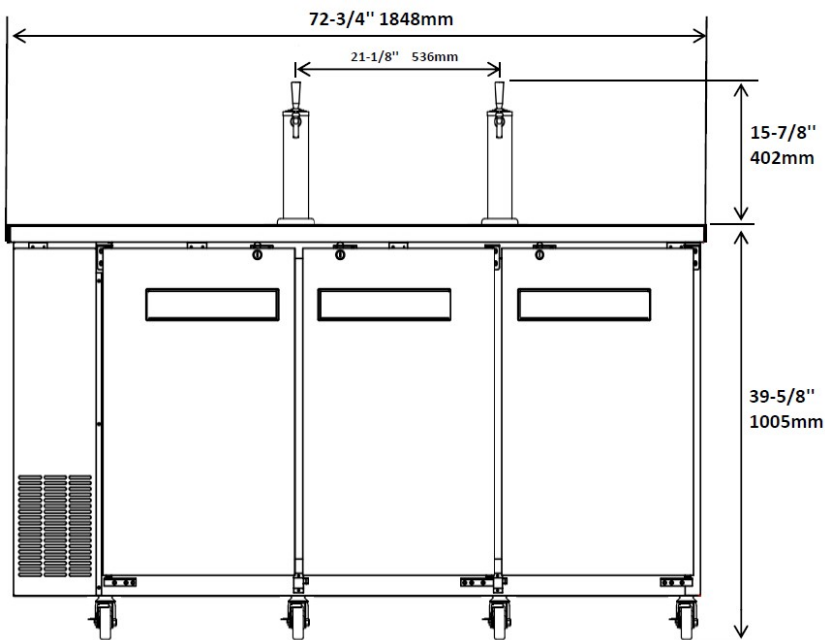

\*Not suitable for installation in a non-commercial, residential applications.

Items	Description	Items	Description
Top & Interior	Stainless steel	Temperature control	Solid state thermostat/Digital display
Doors	Solid coated steel	Approvals	ETL LISTED
External back	Aluminum	Refrigerating system	Capillary tube
Cabinet interior	Stainless Steel	Refrigerant	R290
Interior floor	Reinforced Stainless steel	Temperature range	33F to 41°F
Insulation	High Density Polyurethane (CFC free)	Evaporator	Powder coated aluminum/copper
Shelves	Heavy duty, PVC coating	Condensing unit	Bottom mounted

CONFORMS TO NSF/ANSI STD 7

REFRIGERATION

EBD49-24X

EBD61-24X

EBD73-24X

SIDE VIEW ALL

Model	Doors	Barrels 1/2 Keg / 50 L	Cabinet Dim (inches)			HP	Voltage	Amps	NEMA Plug	Cord Length	Ship Weight
			L	D	H						
EBD49-24X	2	2 Barrels	48.875	24.375	39.625	1/5	115/60/1	3.0	5-15P	10	282
EBD61-24X	2	2 Barrels	60.75	24.375	39.625	1/5	115/60/1	3.0	5-15P	10	319
EBD73-24X	3	3 Barrels	72.75	24.375	39.625	1/4	115/60/1	4.0	5-15P	10	385