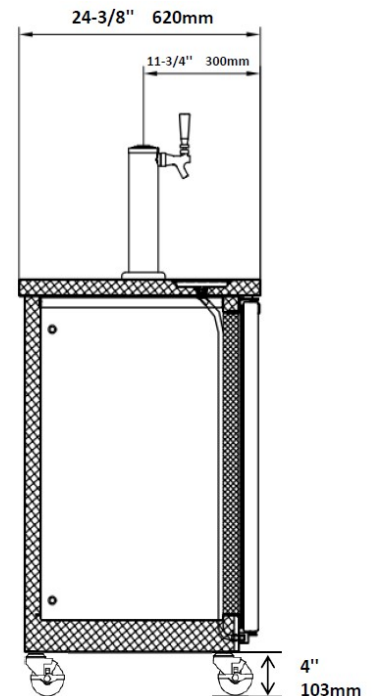

# DIRECT DRAW BEER DISPENSER 24" DEPTH

EBD49-24X

EBD61-24X

EBD73-24X

?????v????o????d????  
?????o????

Model	Size
EBD49-24X	49" Unit
EBD61-24X	61" Unit
EBD73-24X	72" Unit

\*Not suitable for installation in a non-commercial, residential applications.

Items	Description	Items	Description
Top & Interior	Stainless steel	Temperature control	Solid state thermostat/Digital display
Doors	Solid coated steel	Approvals	ETL LISTED
External back	Aluminum	Refrigerating system	Capillary tube
Cabinet interior	Stainless Steel	Refrigerant	R290
Interior floor	Reinforced Stainless steel	Temperature range	33F to 41°F
Insulation	High Density Polyurethane (CFC free)	Evaporator	Powder coated aluminum/copper
Shelves	Heavy duty, PVC coating	Condensing unit	Bottom mounted

CONFORMS TO NSF/ANSI STD 7

REFRIGERATION

EBD49-24X

EBD61-24X

EBD73-24X

SIDE VIEW ALL

Model	Doors	Barrels 1/2 Keg / 50 L	Cabinet Dim (inches)			HP	Voltage	Amps	NEMA Plug	Cord Length	Ship Weight
			L	D	H						
EBD49-24X	2	2 Barrels	48.875	24.375	39.625	1/5	115/60/1	3.0	5-15P	10	282
EBD61-24X	2	2 Barrels	60.75	24.375	39.625	1/5	115/60/1	3.0	5-15P	10	319
EBD73-24X	3	3 Barrels	72.75	24.375	39.625	1/4	115/60/1	4.0	5-15P	10	385