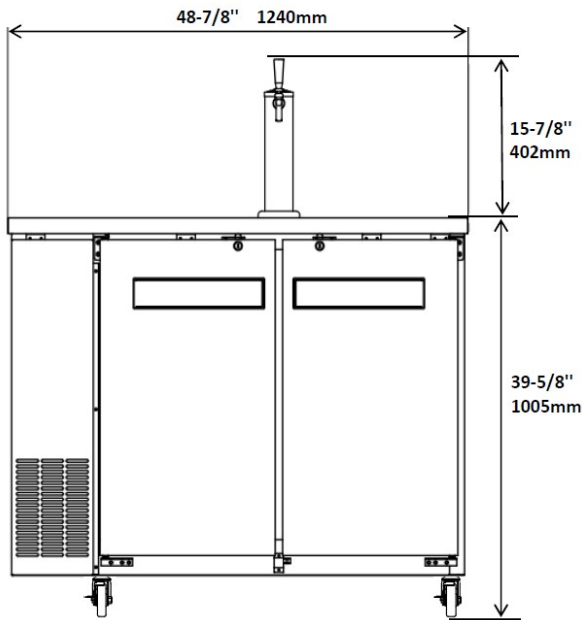

# DIRECT DRAW BEER DISPENSER 24" DEPTH

EBD49-24X

EBD61-24X

EBD73-24X

?????v????o????d????  
?????o????

Model	Size
EBD49-24X	49" Unit
EBD61-24X	61" Unit
EBD73-24X	72" Unit

### STANDARD FEATURES

- Stainless steel top and interior, exterior coated steel.
- Cabinet and solid doors are foamed-in-place using a dense, polyurethane insulation.
- Refrigeration system keeps drinks at safe  $33^{\circ}\text{F}$  to  $41^{\circ}\text{F}$  temperatures.
- Electronic control system makes it easy to adjust temperature set point and defrost frequency.
- 3 swivel casters are included.
- Standard with towers and reinforced floor.
- Shelves: Adjustable heavy-duty PVC coated.
- Self-Closing doors with locks.
- Interior efficient LED lighting.
- Easy to access condenser coil for cleaning and service.
- Uses R290 refrigerant, which is eco-friendly and more efficient.
- Warranty: Two year parts & labor warranty, and additional three years on compressor.

\*Not suitable for installation in a non-commercial, residential applications.

Items	Description	Items	Description
Top & Interior	Stainless steel	Temperature control	Solid state thermostat/Digital display
Doors	Solid coated steel	Approvals	ETL LISTED
External back	Aluminum	Refrigerating system	Capillary tube
Cabinet interior	Stainless Steel	Refrigerant	R290
Interior floor	Reinforced Stainless steel	Temperature range	33F to 41°F
Insulation	High Density Polyurethane (CFC free)	Evaporator	Powder coated aluminum/copper
Shelves	Heavy duty, PVC coating	Condensing unit	Bottom mounted

CONFORMS TO NSF/ANSI STD 7

REFRIGERATION

EBD49-24X

EBD61-24X

EBD73-24X

SIDE VIEW ALL

Model	Doors	Barrels 1/2 Keg / 50 L	Cabinet Dim (inches)			HP	Voltage	Amps	NEMA Plug	Cord Length	Ship Weight
			L	D	H						
EBD49-24X	2	2 Barrels	48.875	24.375	39.625	1/5	115/60/1	3.0	5-15P	10	282
EBD61-24X	2	2 Barrels	60.75	24.375	39.625	1/5	115/60/1	3.0	5-15P	10	319
EBD73-24X	3	3 Barrels	72.75	24.375	39.625	1/4	115/60/1	4.0	5-15P	10	385