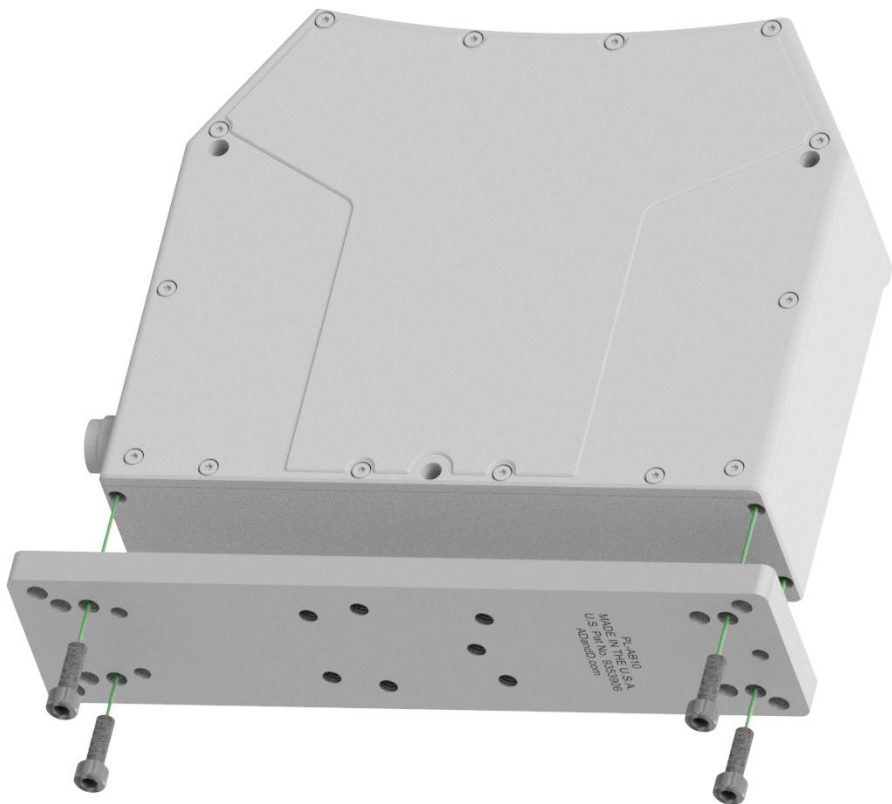

ADandD P/N PL-AB10

Mounting for LMI Gocator 3504

Mounts with included (4) S.H.C.S. - M5-0.8mm X 16mm 18-8SS

Sample Setup Application