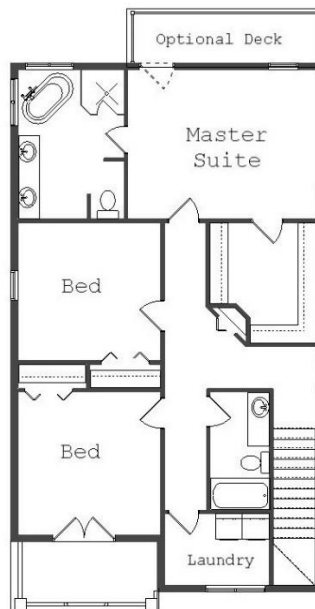

Your Land Your Style Your Home Your Way

Design + Build = Your Best Value

In Town 4037 D
2100 Sq.Ft.

40'+ x 120'+ Lot

Copyright © 2021 Kraus Design
All Rights Reserved

The **Kraus** Company
DESIGN BUILD

248-972-5549