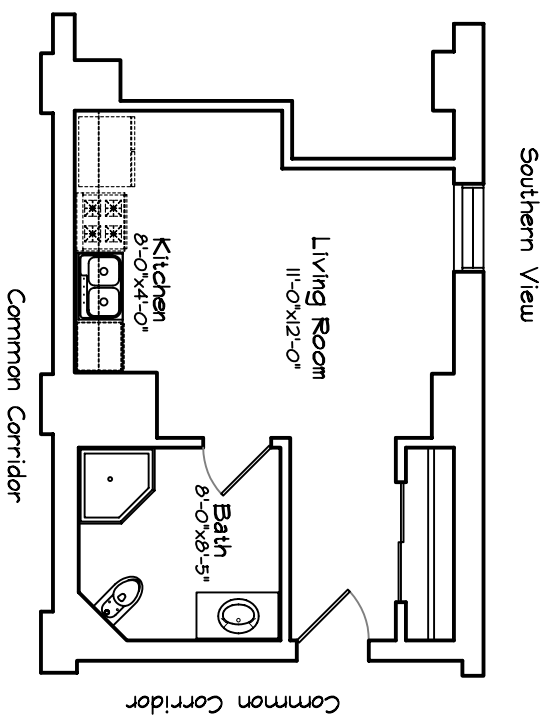

# PLANKINTON LOFT APARTMENTS - 3rd FLOOR

Unit #318 = 360 sq ft  
Studio = 1 Bath

Scale : 1/8" = 1'-0"

Square Footage taken from center of corridor/party walls  
to exterior of furred walls.