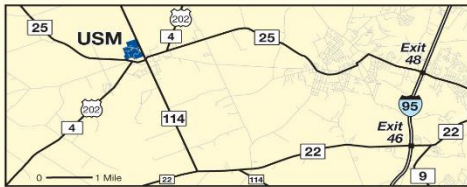

USM Gorham Campus