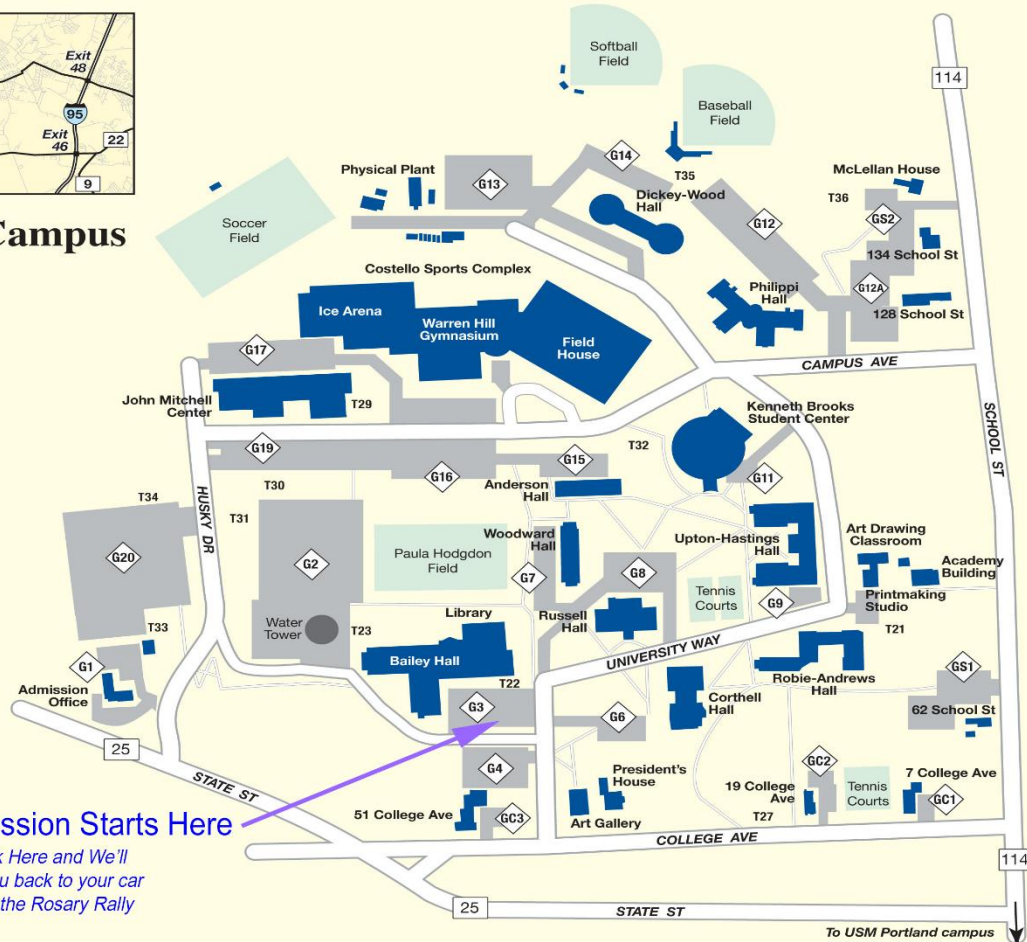

Parking:

- ✓ Parking is available in front of Bailey Hall. Look for our signs and tent. We are providing adult volunteers to get drivers back to their vehicles after the Rosary Rally.

Attire:

- ✓ While your very participation in our Procession and Rosary Rally is certain to please Our Blessed Mother, we are asking participants to consider wearing their "Sunday Best". First Communion kids may want to wear those awesome outfits too! Regardless of what you choose to wear, don't miss out on this great event!

USM Gorham Campus

The Procession Starts Here

*Park Here and We'll
get you back to your car
after the Rosary Rally*