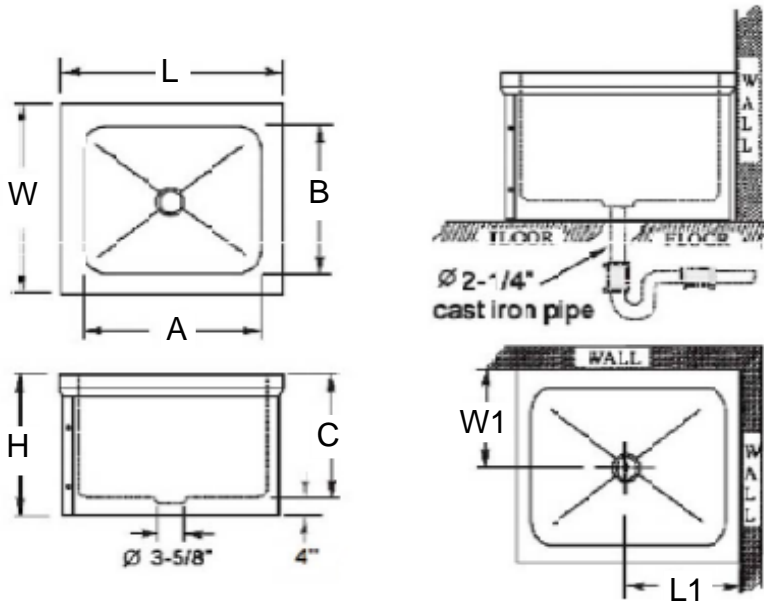

## SPECIFICATION

- \* All Stainless Steel Construction
- \* Long Life And Easy Maintenance
- \* Floor Mount Design
- \* Front Access To Plumbing
- \* **Includes 2" Brass Strainer**
- \* Optional Integral 2" or 3" Drain  
No Hub Or Inside Caulk

- 1- 24" x 14" Splash
- 2- 24" x 14" Splash
- 3- 24" x 14" Splash

Product Number	Bowl Size (Inch)			Overall Size (Inch)				
	A	B	C	W	L	H	W1	L1
WMS 2024-FM	20	16	10	20	24	14	10	12
WMS 2424-FM	21	21	9	24	24	13	12	12