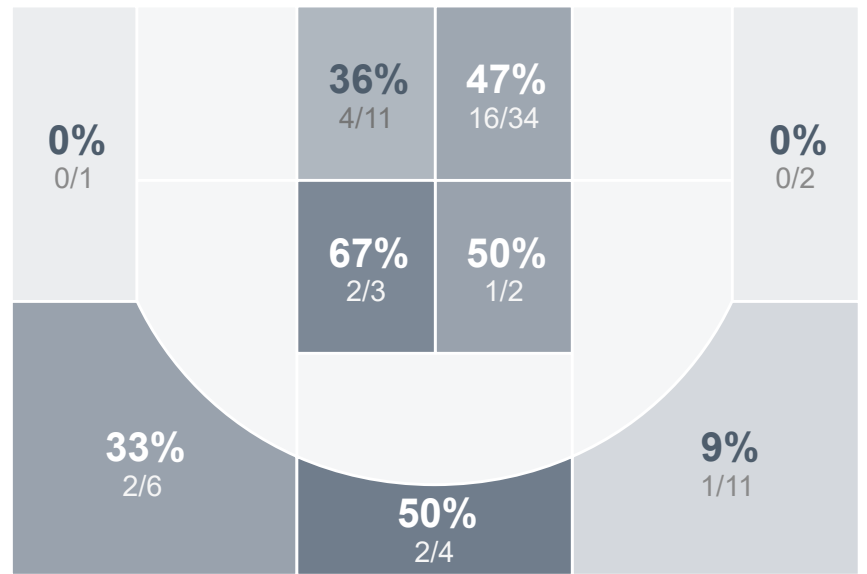

Girls' Varsity Basketball - New