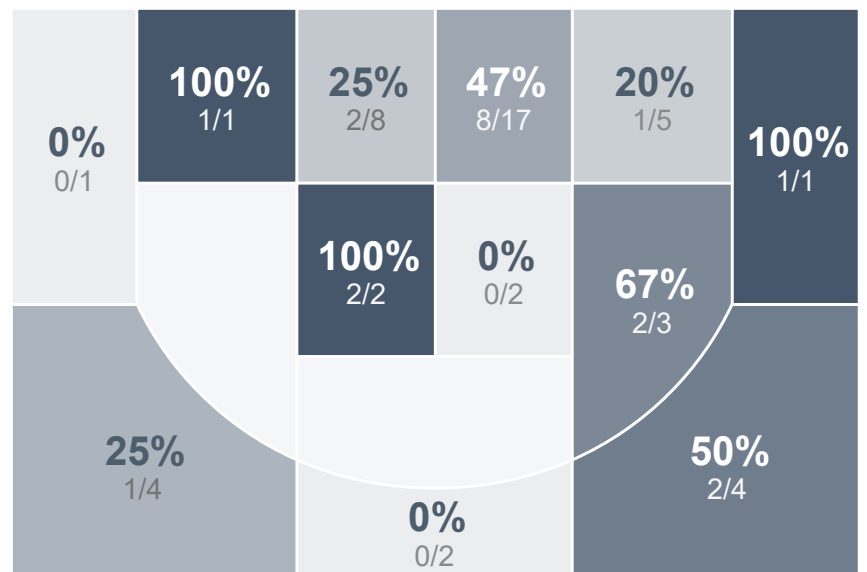

Watford City High School