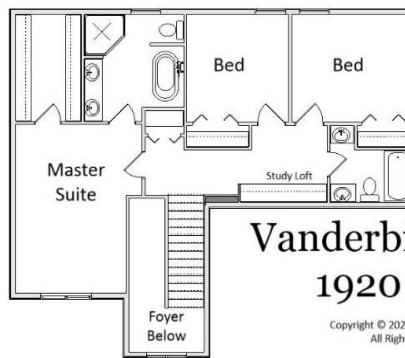

Lifestyle Design Series
Multi-Generation
Home Plan

Vanderbilt Grande
1920 Sq.Ft.

The **Kraus** Company, LLC
DESIGN BUILD

248-972-5549

Setting the New Standard