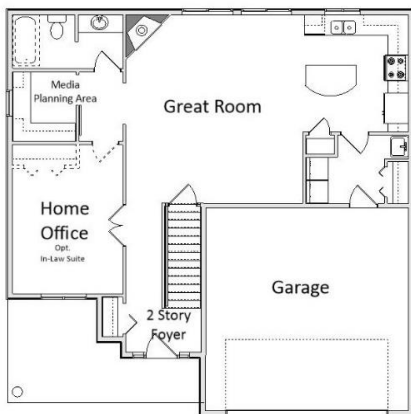

Lifestyle Design Series
Multi-Generation
Home Plan

Vanderbilt Grande
1920 Sq.Ft.

The **Kraus** Company, LLC
DESIGN BUILD

248-972-5549

Setting the New Standard