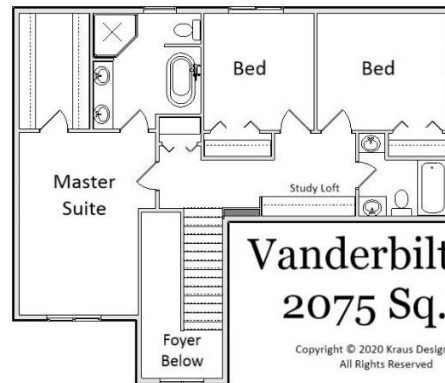

The **Kraus** Company
DESIGN BUILD

248-972-5549