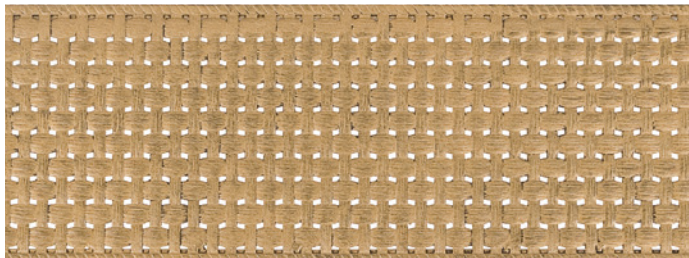

8056 INFINITE GEOMETRY DOUBLE H 7¹/₄"

8030 BUD BRANCH SINGLE H 3¹/₂" (Shown in Antique Gold)

8031 BUD BRANCH DOUBLE H 7"

8057 CLASSIC SINGLE H 3¹/₂" (Shown in Burnt Gold)

8058 CLASSIC DOUBLE H 7"

8032 SPANISH SCROLL SINGLE H 3¹/₂" (Shown in Antique Bronze)

8033 SPANISH SCROLL DOUBLE H 7"

8059 ROYAL ROAD SINGLE H 3¹/₂" (Shown in Autumn)

8060 ROYAL ROAD DOUBLE H 7"

Tuscany Collection

Lightweight Decorative Metal Cornices

MEDIUM (4" - 5½")

8037 BASKET WEAVE H 5½" (Shown in Rich Gold)

8067 OLIVE BRANCHES SINGLE H 4¾" (Shown in Antique Copper)

8068 OLIVE BRANCHES DOUBLE H 8¾"

8061 BAMBOO DELIGHT SINGLE H 4⅛" (Shown in Bronze Patina)

8062 BAMBOO DELIGHT DOUBLE H 8¼"

8069 EMBLEM SINGLE H 4¼" (Shown in Sage Gold)