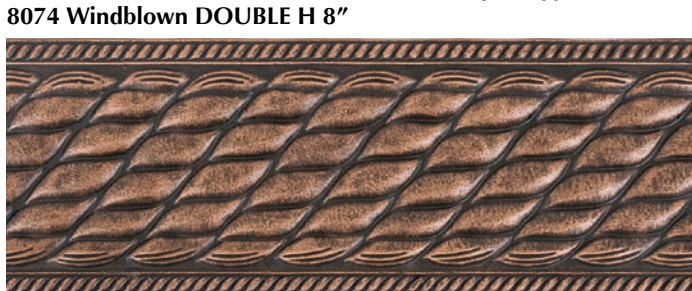

8067 OLIVE BRANCHES SINGLE H 4¾" (Shown in Antique Copper)

8068 OLIVE BRANCHES DOUBLE H 8¾"

8061 BAMBOO DELIGHT SINGLE H 4⅛" (Shown in Bronze Patina)

8062 BAMBOO DELIGHT DOUBLE H 8¼"

8069 EMBLEM SINGLE H 4¼" (Shown in Sage Gold)

8070 EMBLEM DOUBLE H 8¼"

8063 Sunbursts SINGLE H 4⅛" (Shown in Antique Bronze)

8064 SUNBURSTS DOUBLE H 8¼"

8071 SWIRLS SINGLE H 4⅛" (Shown in Antique White)

8072 SWIRLS DOUBLE H 8¼"

8065 METAL WEAVE SINGLE H 4⅛" (Shown in Soft Pewter)

8066 METAL WEAVE DOUBLE H 8¼"

8073 Windblown SINGLE H 4" (Shown in Antique Copper)

8074 Windblown DOUBLE H 8"

Tuscany Collection

Lightweight Decorative Metal Cornices

TALL (6" - 8")

8025 HAMMERED SINGLE H 8" (Shown in Soft Pewter)