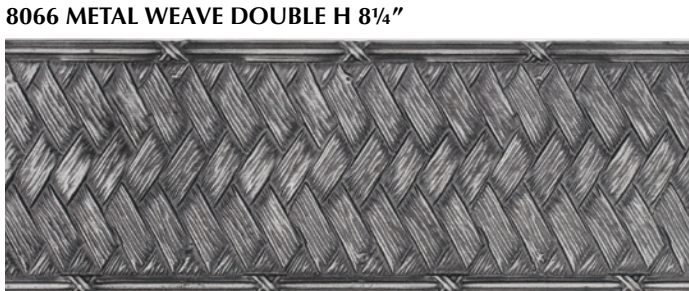

8067 OLIVE BRANCHES SINGLE H 4¾" (Shown in Antique Copper)

8068 OLIVE BRANCHES DOUBLE H 8¾"

8061 BAMBOO DELIGHT SINGLE H 4⅛" (Shown in Bronze Patina)

8062 BAMBOO DELIGHT DOUBLE H 8¼"

8069 EMBLEM SINGLE H 4¼" (Shown in Sage Gold)

8070 EMBLEM DOUBLE H 8¼"

8063 Sunbursts SINGLE H 4⅛" (Shown in Antique Bronze)

8064 SUNBURSTS DOUBLE H 8¼"

8071 SWIRLS SINGLE H 4⅛" (Shown in Antique White)

8072 SWIRLS DOUBLE H 8¼"

8065 METAL WEAVE SINGLE H 4⅛" (Shown in Soft Pewter)

8066 METAL WEAVE DOUBLE H 8¼"

8073 Windblown SINGLE H 4" (Shown in Antique Copper)

8074 Windblown DOUBLE H 8"

Tuscany Collection

Lightweight Decorative Metal Cornices

TALL (6" - 8")

8025 HAMMERED SINGLE H 8" (Shown in Soft Pewter)