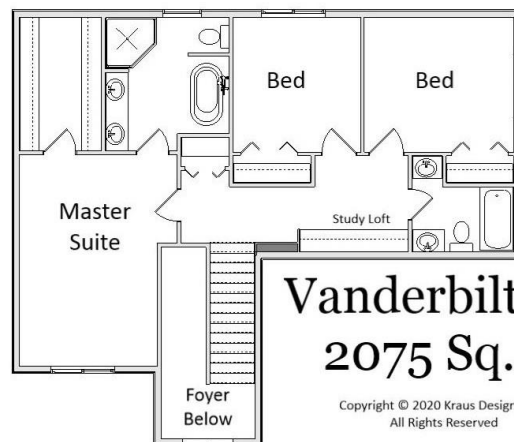

## Design + Build = Your Best Value

krausbuild.com

The **Kraus** Company  
DESIGN BUILD

248-972-5549

**Vanderbilt MG**  
**2075 Sq.Ft.**

Copyright © 2020 Kraus Design Build  
All Rights Reserved

Lifestyle Design Series  
Multi-Generation  
Home Plan