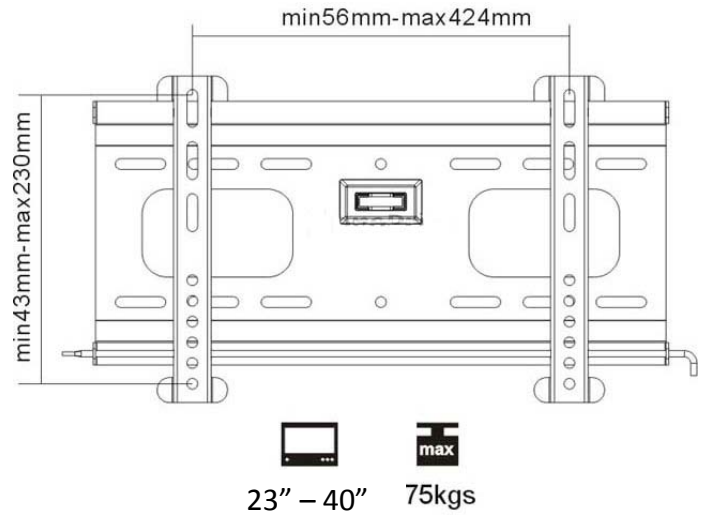

ProTVSolutions Wall Bracket PTS-ST02NL

Tilting wall bracket for small screen LCD TV's. Fits most LCD TV's from 23" – 40".

Model #	PTS-ST02NL
Type	Tilting
Minimum VESA	75 x 75
Maximum VESA	400 x 200
Maximum Weight	165 lbs
Min Recommended Display Size	23"
Max Recommended Display Size	40"
Minimum Extension	1.81"
Maximum Extension	N/A
Tilt Range	10 degrees
Swivel Range	N/A
Construction	Steel
Color	Black
Wall Plate Dimensions	18" x 8"
Front Plate Dimensions	N/A
Built in Level	Yes
Cable Management	No
Security	No