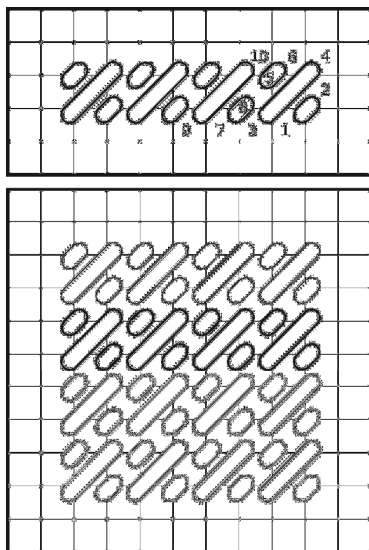

Bull Ornament

Purple

Top:

Mandarin Floss #M907

Stitch:

Mosaic

Bottom:

Splendor S918