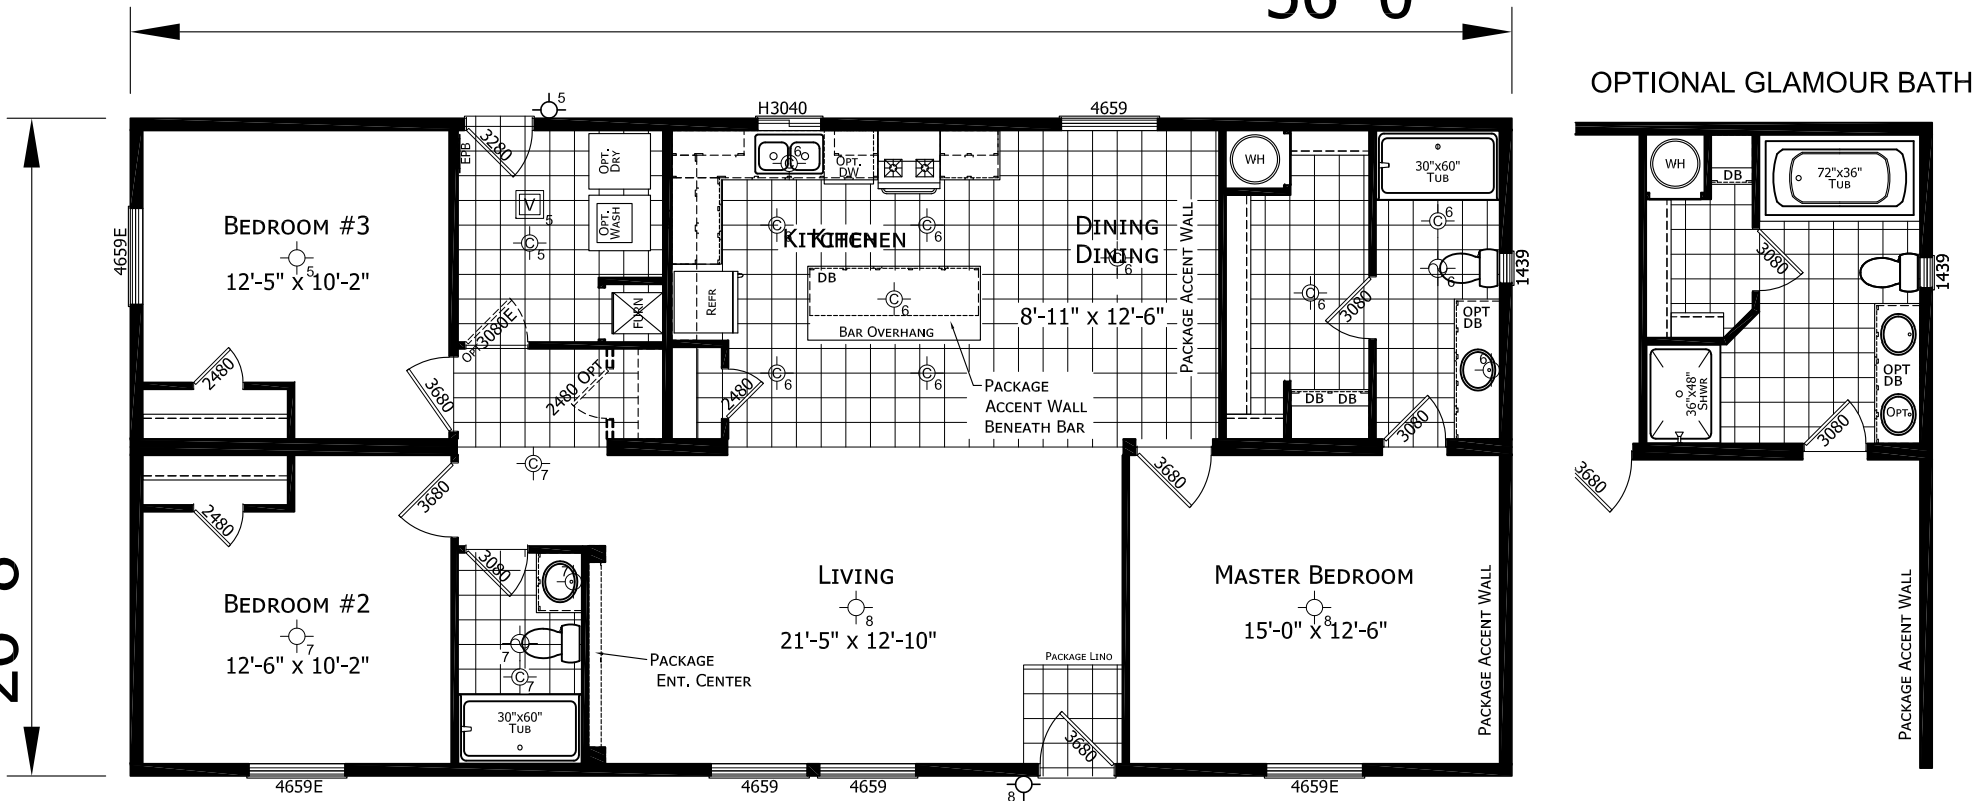

26'-8"

56'-0"

CHAMPION

MANUFACTURED BEAUTIFULLY™

1425 SUNNYSIDE RD. WEISER, ID 83672

MODIFICATIONS

PROJECT: 17-DW4563B
56' x 26'8" 3 BD 2 BTH

DRAWN BY:
DATE: 05-20-19
SCALE: 3/16" = 1'-0"

TITLE: LITERATURE PLAN

FILENAME: DW4563B

SHEET: L-101