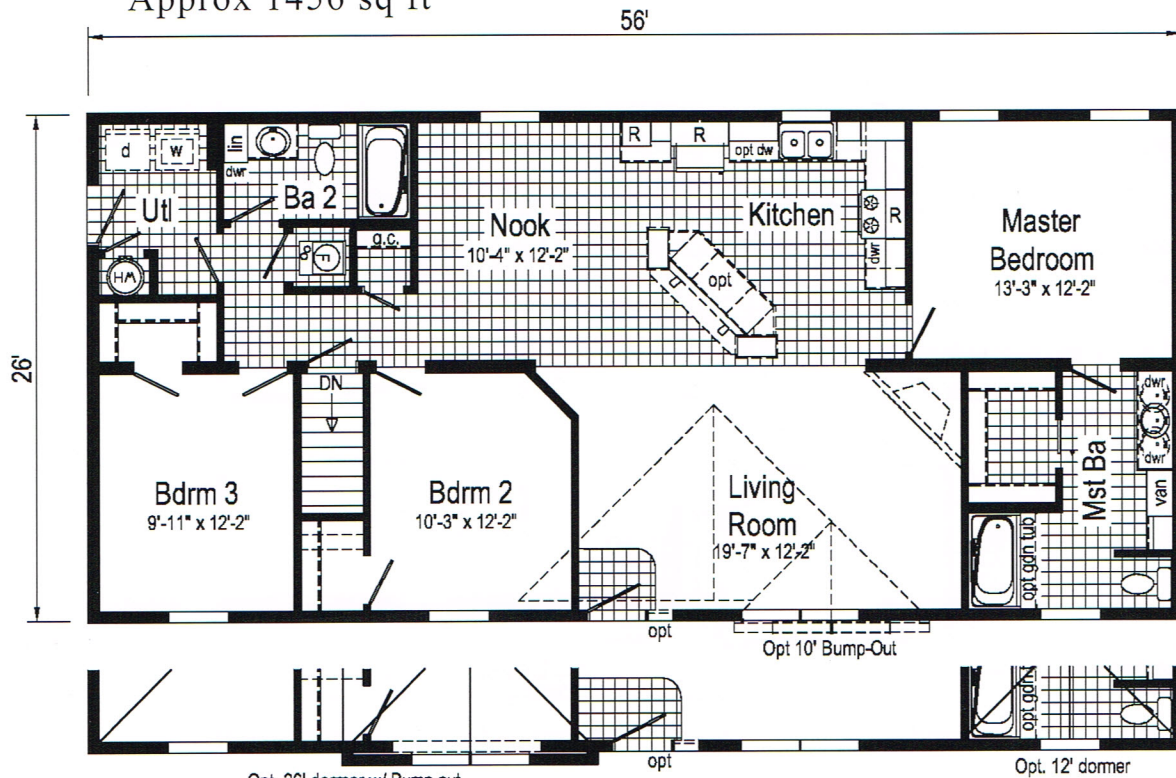

Lindenbury

HX121-A 2656
Approx 1456 sq ft

Some Exterior Features are Optional and Can be Built On-Site - Shown here with Optional Cape

Optional Glamour Bath with Soaker Tub

Opt. 26' dormer w/ Bump-out Opt. 10' Bump-Out Opt. 12' dormer