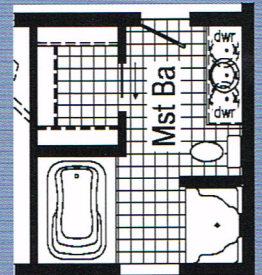

Lindenbury

HX121-A 2656
Approx 1456 sq ft

Some Exterior Features are Optional and Can be Built On-Site - Shown here with Optional Cape

Optional Glamour Bath with Soaker Tub

Opt. 26' dormer w/ Bump-out Opt. 10' Bump-Out Opt. 12' dormer