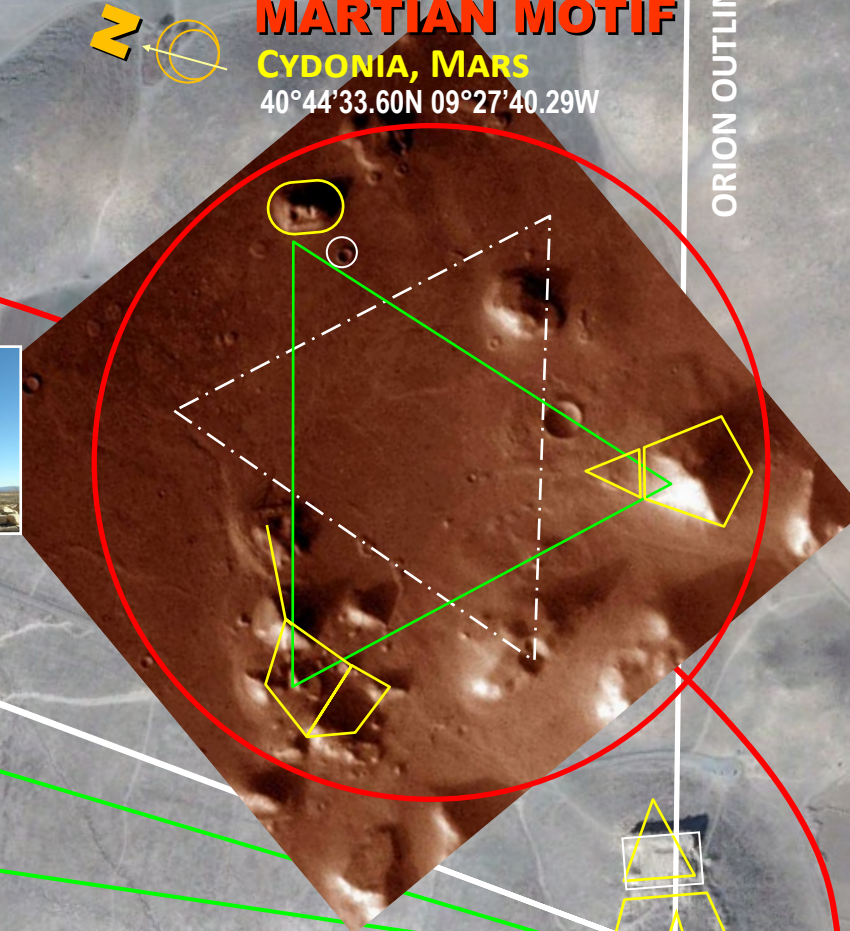

PASARGADAE CYDONIA STAR MAP

CYDONIA MARS TRIANGULATION PATTERN

CYRUS THE GREAT
BLOODLINE OF THE ANUNNAKI

FACE OF ALA-LU
TOMB OF CYRUS

PLEIADES STAR CLUSTER

MARTIAN MOTIF
CYDONIA, MARS
40°44'33.60N 09°27'40.29W

ORION OUTLINE

D&M
PENTAGON
CITADEL OF CYRUS

PLEIADES CITY
ROYAL PALACE

180°

90°

© Composition and Some Graphics by
LUIS B. VEGA
vegapost@hotmail.com
www.PostScripts.org
FOR ILLUSTRATION PURPOSES ONLY

Main Sources
Earth.Google.com
Mars.Google.com
Wikipedia.com

FACE OF ALA-LU
TOMB OF CYRUS

PLEIADES STAR CLUSTER

Pleione Atlas
ALCYONE
Asterope Maia Merope
Taygete Cellaene Electra

MARTIAN MOTIF
CYDONIA, MARS
40°44'33.60N 09°27'40.29W

ORION OUTLINE

D&M
PENTAGON
CITADEL OF CYRUS

Image © 2023 GNES / Atlas

Google Earth

Imagery Date: 12/30/2016 30°11'38.55" N 53°10'01.70" E elev 0 ft eye alt 11296 ft