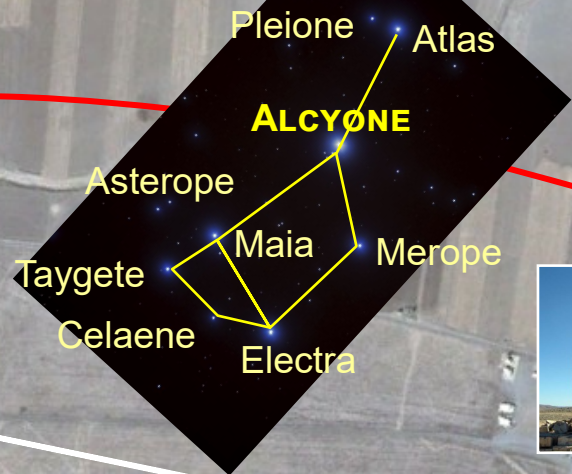

PASARGADAE CYDONIA STAR MAP

CYDONIA MARS TRIANGULATION PATTERN

CYRUS THE GREAT
BLOODLINE OF THE ANUNNAKI

FACE OF ALA-LU
TOMB OF CYRUS

PLEIADES STAR CLUSTER

MARTIAN MOTIF
CYDONIA, MARS
40°44'33.60N 09°27'40.29W

ORION OUTLINE

D&M
PENTAGON
CITADEL OF CYRUS

PLEIADES CITY
ROYAL PALACE

180°

90°

© Composition and Some Graphics by
LUIS B. VEGA
vegapost@hotmail.com
www.PostScripts.org
FOR ILLUSTRATION PURPOSES ONLY

Main Sources
Earth.Google.com
Mars.Google.com
Wikipedia.com

FACE OF ALA-LU
TOMB OF CYRUS

PLEIADES STAR CLUSTER

Pleione Atlas
ALCYONE
Asterope Maia Merope
Taygete Cellaene Electra

MARTIAN MOTIF
CYDONIA, MARS
40°44'33.60N 09°27'40.29W

ORION OUTLINE

D&M
PENTAGON
CITADEL OF CYRUS

Image © 2023 GNES / Atlas

Google Earth

Imagery Date: 12/30/2016 30°11'38.55" N 53°10'01.70" E elev 0 ft eye alt 11296 ft