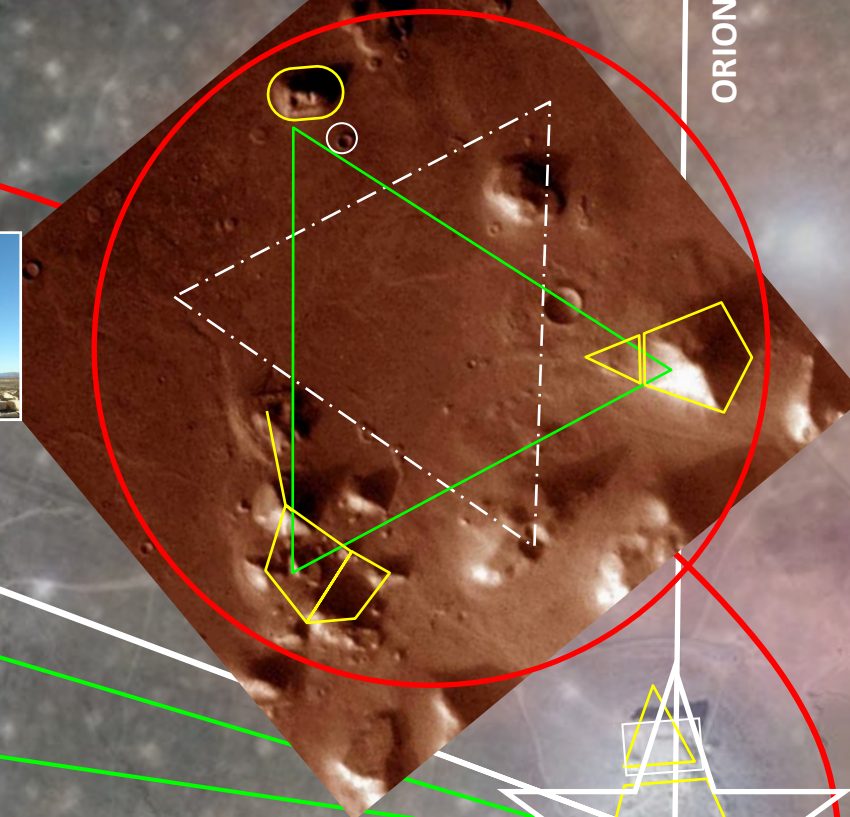

Image © 2023 CNES / Airbus

Google Earth

Imagery Date: 12/30/2016 30°11'38.55" N 53°10'01.70" E elev 0 ft eye alt 11296 ft

PASARGADAE CYDONIA STAR MAP

CYDONIA MARS TRIANGULATION PATTERN

CYRUS THE GREAT
BLOODLINE OF THE ANUNNAKI

FACE OF ALA-LU
TOMB OF CYRUS

PLEIADES STAR CLUSTER

Pleione Atlas
ALCYONE
Asterope Maia Merope
Taygete Cellaene Electra

MARTIAN MOTIF
CYDONIA, MARS
40°44'33.60N 09°27'40.29W

ORION OUTLINE

D&M
PENTAGON
CITADEL OF CYRUS

Image © 2023 GNES / Atlas

Google Earth

Imagery Date: 12/30/2016 30°11'38.55" N 53°10'01.70" E elev 0 ft eye alt 11296 ft