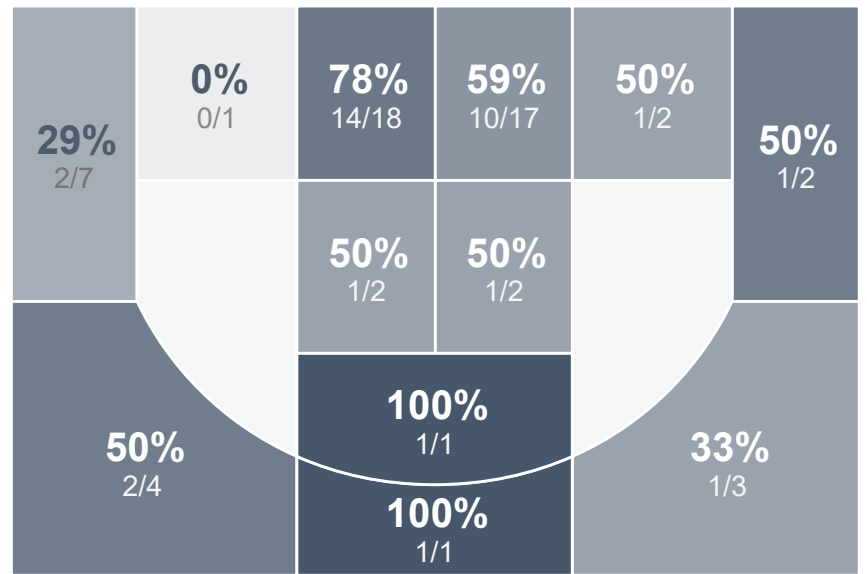

Boys Varsity Basketball