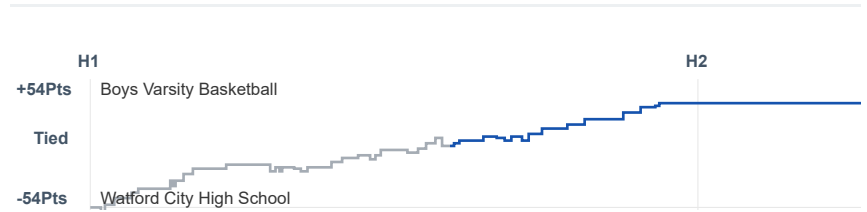

Box Score Report

SMCHS vs Watford City - Feb 8, 2022 - W 83-33

Period Stats

Team	1	2	Final
SMCHS	65	18	83
WCHS	21	12	33

Run Graph

Team Stats

	SMCHS	WCHS
Field Goal %	58.3%	23.1%
Effective Field Goal %	64.2%	25.0%
2FG Made/Attempted	28/43	10/38
2FG%	65.1%	26.3%
3FG Made/Attempted	7/17	2/14
3FG%	41.2%	14.3%
FT Made/Attempted	6/10	7/12
Free Throw Percentage	60.0%	58.3%
Points Per Possession	1.26	0.49
Transition Points	15	2
Points Off Turnovers	19	5
Second Chance Points	13	5
Points in the Paint	52	18
Offensive Rebounds	8	11
Defense Rebounds	30	18
Assists	16	7
Deflections	19	5
Steals	12	4
Blocks	6	1
Turnovers	9	20
Personal Fouls	8	8
Charges Taken	0	1