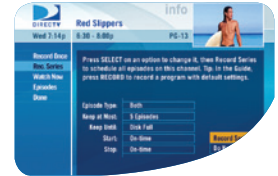

SERIES LINK™

Automatically record episodes of your favorite shows — even if the day or time changes. Record first run, repeats or both.