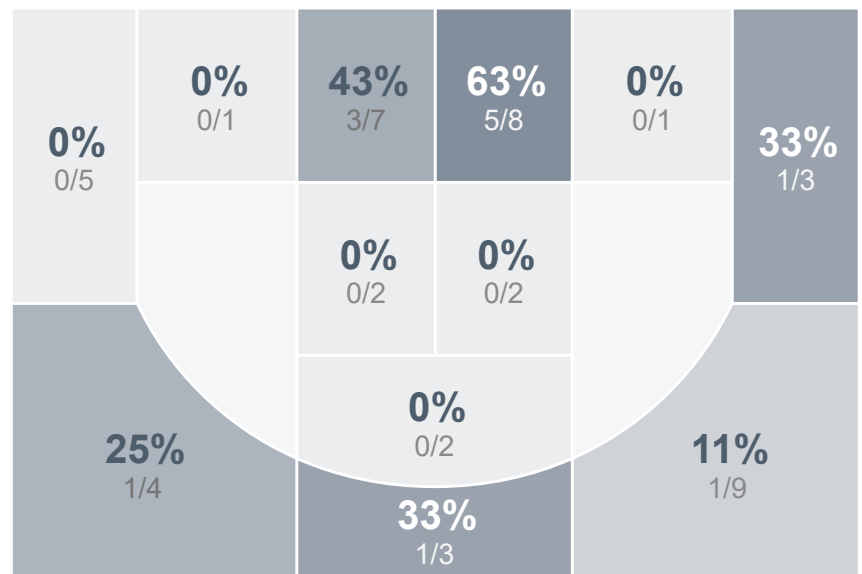

Dickinson Girls Varsity Basketball

Dickinson Girls Varsity Basketball's Player Stats

Name	Pts	FG	3FG	FT	+/-	MINS	OREB	DREB	AST	DEFL	STL	BLK	TO	FOUL	CHG
#2 Symone Beld	8	2/11	2/9	2/6	-3	37	0	4	0	4	2	1	1	0	0
#4 Reese Hauck	0	0/1	0/0	0/0	-1	14	1	0	1	2	1	0	3	3	0
#10 Madison Lindley	0	0/3	0/1	0/0	-1	18	3	1	1	3	2	0	5	0	0
#12 Peyton Selle	12	5/11	0/1	2/6	-1	31	4	6	1	1	4	0	3	4	0
#13 Sydney Binstock	6	1/7	1/6	3/4	0	24	1	2	1	0	0	0	2	3	0
#20 Taya Hopfauf	2	1/3	0/1	0/0	-6	9	0	0	0	0	0	0	3	1	0
#22 Taylor Nelson	4	1/7	1/6	1/4	-1	21	1	1	2	1	2	0	2	3	0
#24 Audrey Rodakowski	8	2/4	0/0	4/9	-2	34	1	4	1	3	2	3	5	3	0
#32 Paige Balliet	0	0/0	0/0	0/0	-5	16	1	1	0	0	1	0	1	3	0