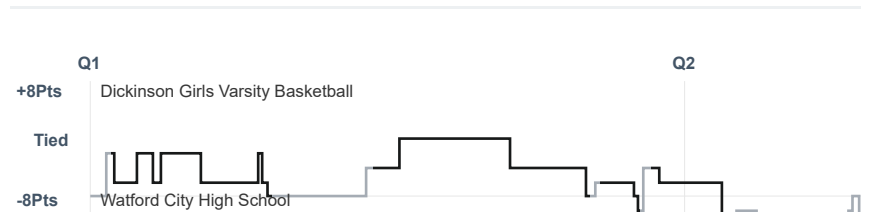

Box Score Report

DHS vs Watford City - Dec 17, 2019 - L 40-44

Period Stats

Team	1	2	3	Final
DHS	17	23	0	40
WCHS	16	28	0	44

Run Graph

Team Stats

	DHS	WCHS
Field Goal %	25.5%	32.1%
Effective Field Goal %	29.8%	33.0%
2FG Made/Attempted	8/23	16/42
2FG%	34.8%	38.1%
3FG Made/Attempted	4/24	1/11
3FG%	16.7%	9.1%
FT Made/Attempted	12/29	9/14
Free Throw Percentage	41.4%	64.3%
Points Per Possession	0.54	0.60
Transition Points	4	4
Points Off Turnovers	15	16
Second Chance Points	5	6
Points in the Paint	16	0
Offensive Rebounds	12	12
Defense Rebounds	22	28
Assists	7	0
Deflections	14	11
Steals	14	3
Blocks	4	0
Turnovers	25	26
Personal Fouls	20	23
Charges Taken	0	1