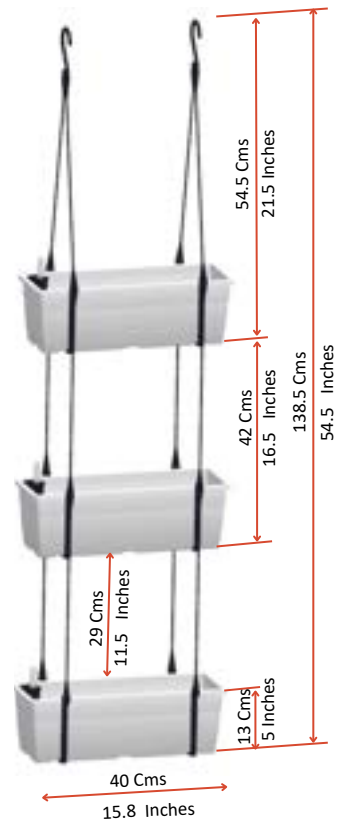

Hanging Accessories

Uri Reca 40

Product Video