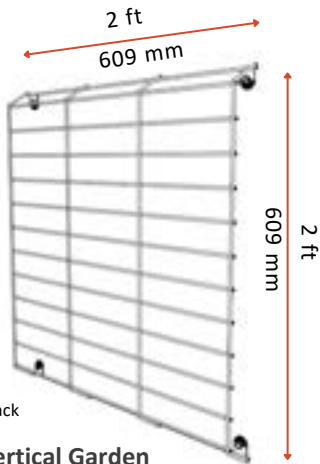

Colour: Black

Mesh for vertical Garden

- **Powder coating**
  Green technology
- Dual coating: GI wire + Powder coating as per IS 15671
- **Durable**
  Rust free - 5 Years
- Non Toxic:
  VOC free- No paint
- Recyclable Steel,
  Low Impact Design

- Fasteners 4 Nos supplied along with the mesh
- Ideally 6 Planters can be mounted on a mesh