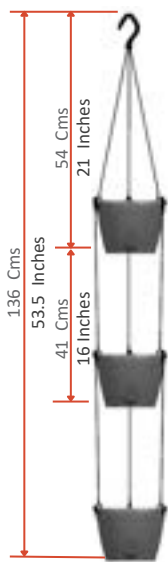

Tuka 20 - 3 Tier