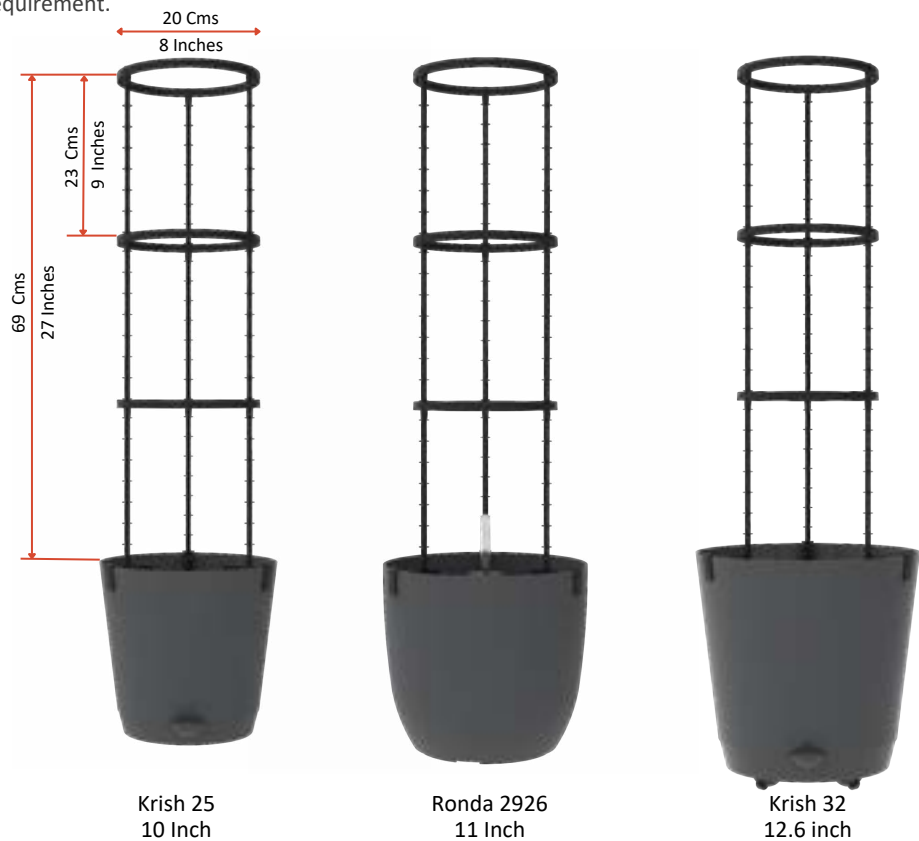

# Krish - With Wheels

Dimensions			
Product Name	Dia	Ht	Accessories
Krish 32 	12.6 Inches	12 Inches	-
	32 Cms	30.5 Cms	

Finish : Matte

Feature : Self Watering

## Product Feature

360 Degree Rotating Wheels

With Swing Lid to Avoid Mosquito Breeding

Plant Absorbs Water when required from the reservoir

## Dimensions

Product Name	Ring Dia	Full Ht	Suitable Pots
Trellis	8 Inches	27 Inches	Krish 25 / Krish 32 / Ronda 29
	20 Cms	69 Cms	

Note: A set includes 3 Clips, 9 Sticks & 3 Trellis Rings  
Can be extended further as per requirement.

## Product Feature

Trellis Clips that fit on to the pot firmly.