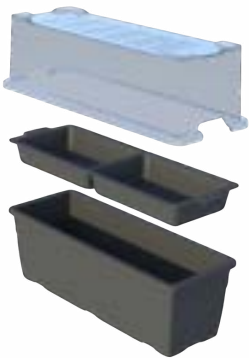

# Sprouta - For Sprouting / To Grow Micro Greens

Product Name	Dimensions		
	W	L	Ht
Sprouta	5.7 Inches	15.7 Inches	5.1 Inches
	14.5 Cms	39.9 Cms	13 Cms

Finish : Matte

Pack Includes :  
 Container - 1 No., Growing Trays - 2 Nos , Lid - 1 No.  
 Made from food grade polymer