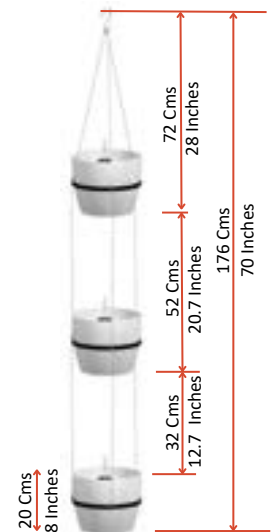

Hanging Accessories

Uri Ronda 1412/Krish 12/Aqua 14

Product Video

Uri - Krish 18 / Aqua 18

Product Video

Pack Includes:
S Hook- 1 No.,
Sling - 3 Nos
(Galvanised Wire Ropes
Soft Coated) &
Uri Ring - 1 No.

Uri -Ronda 2320

Product Video

Pack Includes:
S Hook- 1 No.,
Sling - 3 Nos
(Galvanised Wire Ropes
Soft Coated) &
Uri Ring - 1 No.

T for Uri

Material : MS Powder Coated