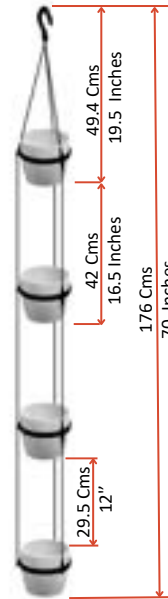

Hanging Accessories

Uri Ronda 1412/Krish 12/Aqua 14

Product Video