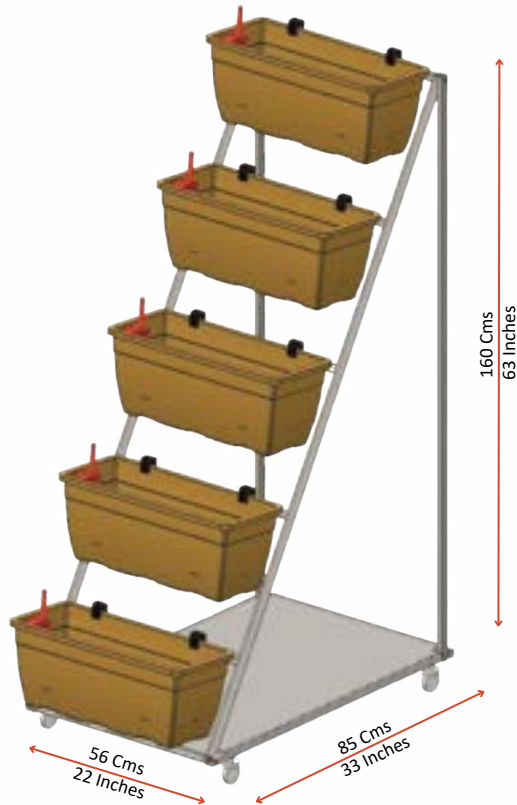

Krishi Home Gardening Kit

Product & Installation Video

Bottom storage space