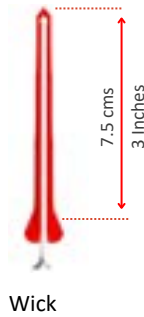

## Kangaroo Reca 50

( 20 inch )

Installation Video

Note :- Supplied along with 4 nos wall fitting screws

# Planter Feet

Product Video: 

Planter feet

Wick

Direction of Use:

Insert the wick

Place the pot on planter feet