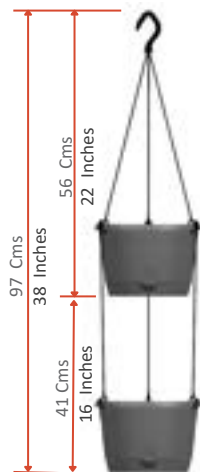

Tuka 25 - 2 Tier