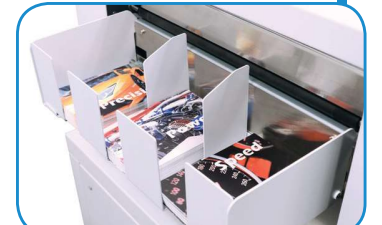

Adjustable catch tray accommodates a variety of finished card sizes