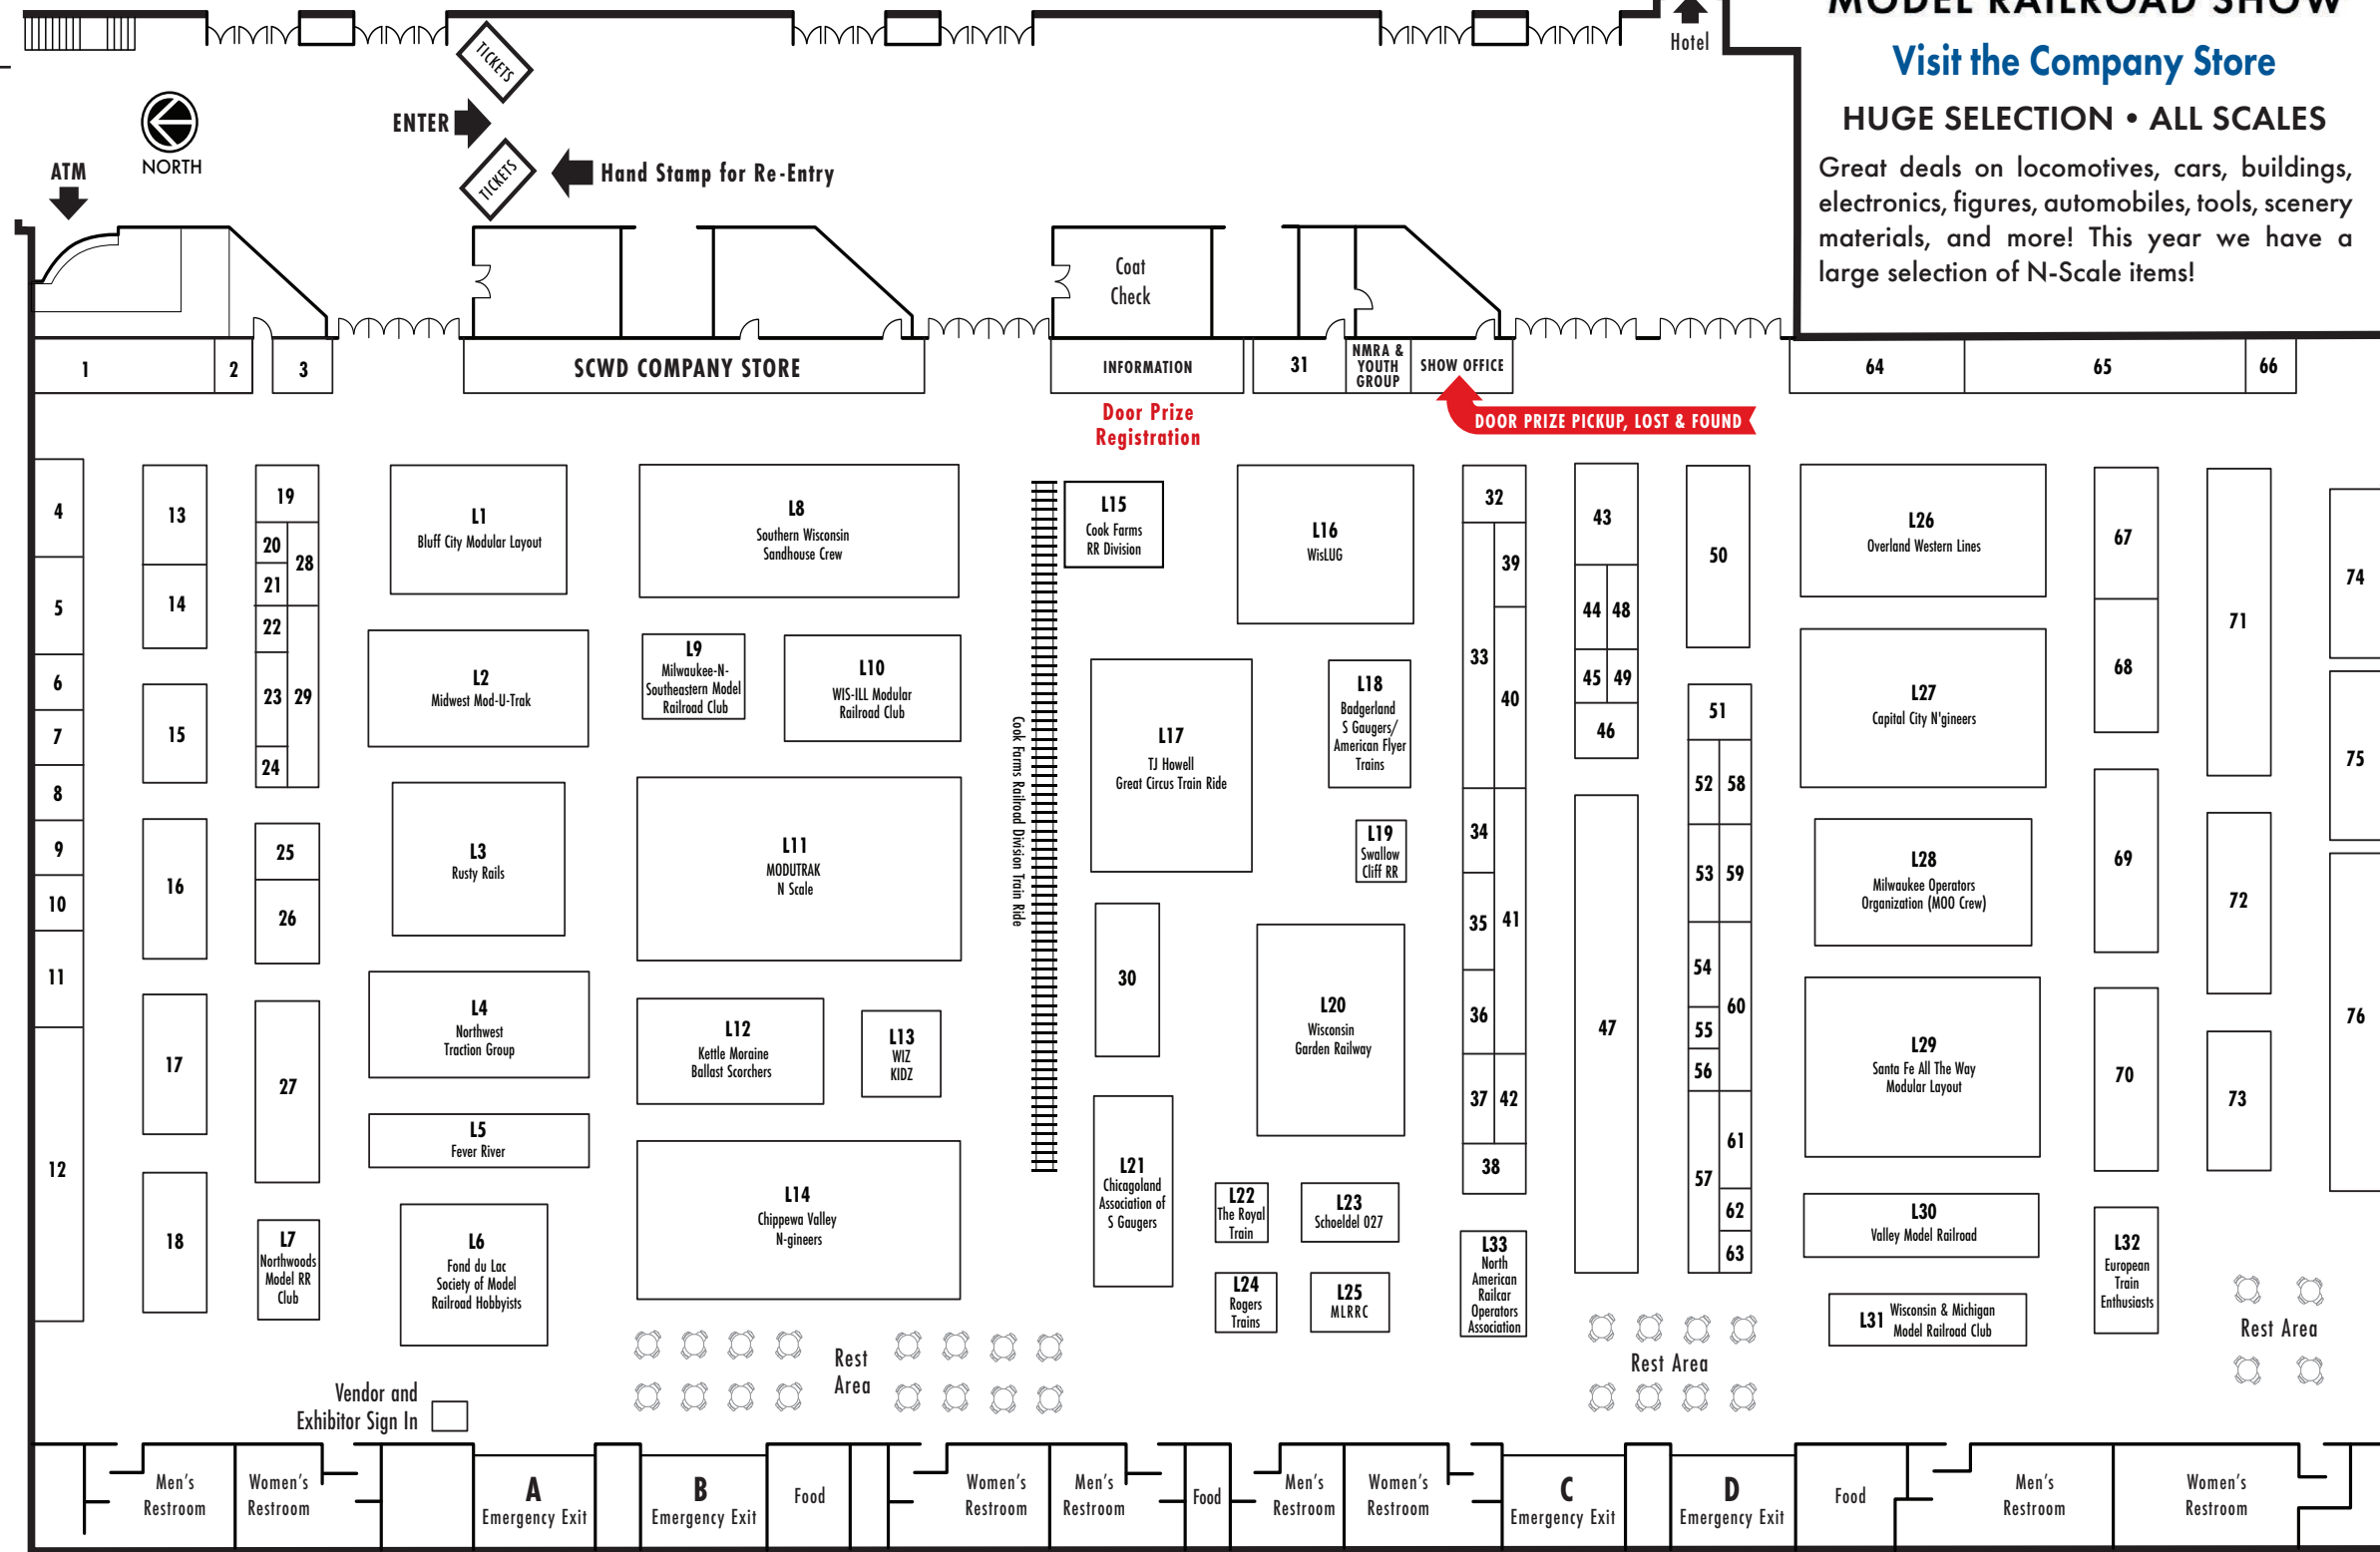

EXHIBITS & VENDORS – Continued

Door Prize Donors are in BLUE

- No. Name
- **73 Heck's Hobby Supplies**
- **The Tinplate Shop**
- **38 HO & 1/64 Scale Fun**
- 7 Illinois Railway Museum
- 39 John Kelly Railroad Books
- 1 JUST ASK – 5 Minute Workshops
- 75 KC Hobbies
- 24 Keith and Peter Trains
- 70 Kosko Trains
- **42 Lake States Railway Historical Assoc**
- 25 Lane Trains
- 5 Little Americka
- **16 Little Steamers**
- 40 Mainline Photos
- 21 Mangan Trains
- **41 Marquardt Trains**
- 4 Mid-Continent Railway Museum
- 49 Mike Groves Structures
- 58 Milwaukee Road Historical Assoc Inc
- 59 Milwaukee Road Models
- 11 Mineral Point Railroad Museum
- 74 Motrak Models
- 9 National Railroad Museum
- 55 National Railway Historical Society
- 15 Nobody's Business
- 72 North Star Trains
- 62 Northern Pacific Railway HS
- 3 Paper Scale Models
- **31 PaperPie (Usborne Books & More)**
- **35 Picture Perfect Designs**
- 68 Pikesville Models
- **32 Prairie Railway Display**
- 36 PreownedTrains.com
- **64 Railroad Relics**
- 33 Rebel Rails Railwear
- 23 Reigle Trains
- 51 Rindt's Relics
- 56 Riverside and Great Northern
- 47 Rolling 20 Hobbies
- 45 Goose Lake Railroad
- 12 Sommerfeld's Trains
- **54 Soo Line Historical & Technical Society**
- 17 Southern Rail Sales
- **14 Steve's Model Trains**
- 43 Superior Scenics LLC
- 53 Swanson Trains
- **18 TAG Trains**
- 71 Teskey's Trains
- 34 The Larkee Depot
- 13 Track One
- 22 Train Doodads
- 30 Trainparty.com
- **28 Trees by Rose**
- 26 Web Winn Trains
- 10 Wisconsin Great Northern Railroad
- 8 WSOR Modelers
- 66 3D Railroad

ADDITIONAL DOOR PRIZES PROVIDED BY

Tidea Productions
Accurail
Four Ways West Publications
Kadee Quality Products Co

Madison Hobby Stop
Microscale Industries
Nadine Charlson prints
RAM Electronics

Rix Products
Ron's Books
Soo Line Historical &
Technical Society

Walthers
White River Productions

THANK YOU!

The SCWD sincerely thanks our vendors & exhibitors who donated door prizes for the show.

PLEASE NOTE

If you need to leave the show and return the same day be sure to get your hand stamped at the ticket booth.