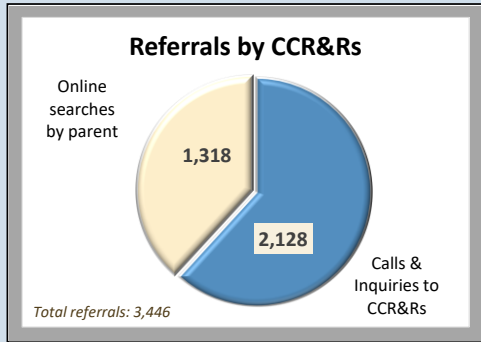

## OCFS REGION 2 - ROCHESTER - 2018

\* Most providers do not offer non-traditional hours (evening, weekend, and overnight).

*"While child care shortages for infants and toddlers exist everywhere, they are especially pronounced in rural areas and counties with lower median family incomes. There are nine children under 3 for every child care slot in completely rural counties, compared with five per slot in mostly urban counties."*  
- Center for American Progress, Oct 2018 report: *Understanding Infant & Toddler Child Care Deserts*

**40**  
homeless / in-shelter families  
received referrals