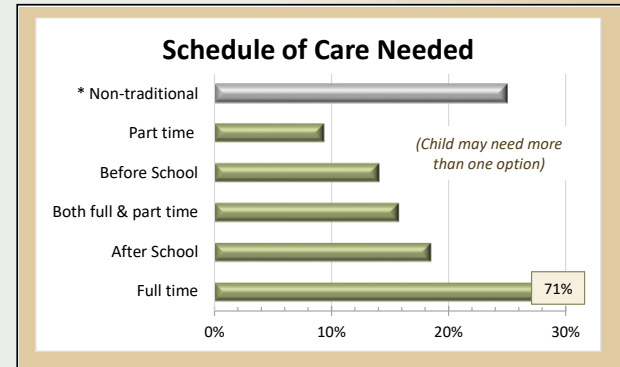

## OCFS REGION 2 - ROCHESTER - 2018

\* Most providers do not offer non-traditional hours (evening, weekend, and overnight).

*"While child care shortages for infants and toddlers exist everywhere, they are especially pronounced in rural areas and counties with lower median family incomes. There are nine children under 3 for every child care slot in completely rural counties, compared with five per slot in mostly urban counties."*  
- Center for American Progress, Oct 2018 report: *Understanding Infant & Toddler Child Care Deserts*