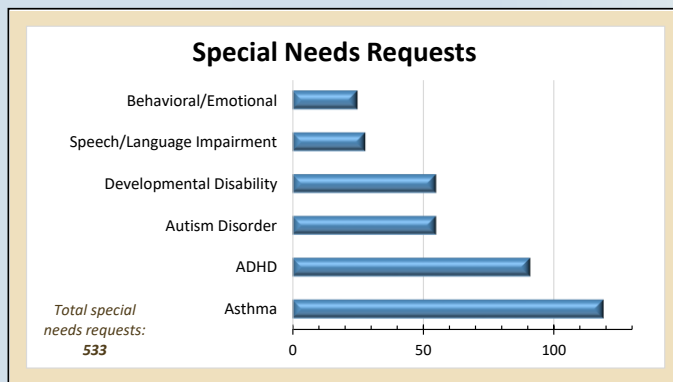

## OCFS REGION 2 - ROCHESTER - 2018

\* Most providers do not offer non-traditional hours (evening, weekend, and overnight).

*"While child care shortages for infants and toddlers exist everywhere, they are especially pronounced in rural areas and counties with lower median family incomes. There are nine children under 3 for every child care slot in completely rural counties, compared with five per slot in mostly urban counties."*  
- Center for American Progress, Oct 2018 report: *Understanding Infant & Toddler Child Care Deserts*