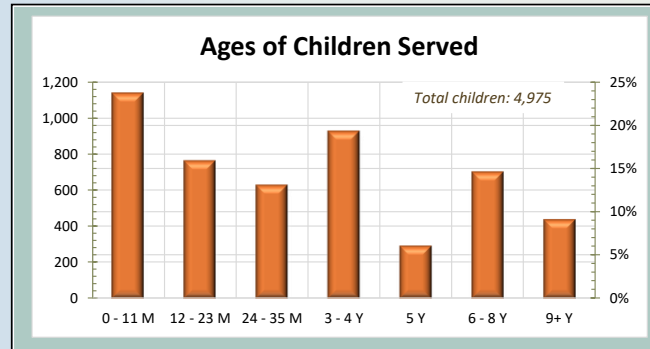

## OCFS REGION 2 - ROCHESTER - 2018

\* Most providers do not offer non-traditional hours (evening, weekend, and overnight).

*"While child care shortages for infants and toddlers exist everywhere, they are especially pronounced in rural areas and counties with lower median family incomes. There are nine children under 3 for every child care slot in completely rural counties, compared with five per slot in mostly urban counties."*  
- Center for American Progress, Oct 2018 report: *Understanding Infant & Toddler Child Care Deserts*

**40**  
homeless / in-shelter families  
received referrals