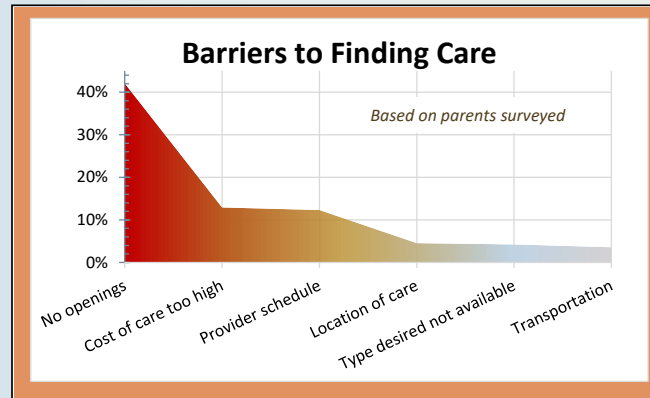

## OCFS REGION 2 - ROCHESTER - 2018

\* Most providers do not offer non-traditional hours (evening, weekend, and overnight).

*"While child care shortages for infants and toddlers exist everywhere, they are especially pronounced in rural areas and counties with lower median family incomes. There are nine children under 3 for every child care slot in completely rural counties, compared with five per slot in mostly urban counties."*  
- Center for American Progress, Oct 2018 report: *Understanding Infant & Toddler Child Care Deserts*

**40**  
homeless / in-shelter families  
received referrals