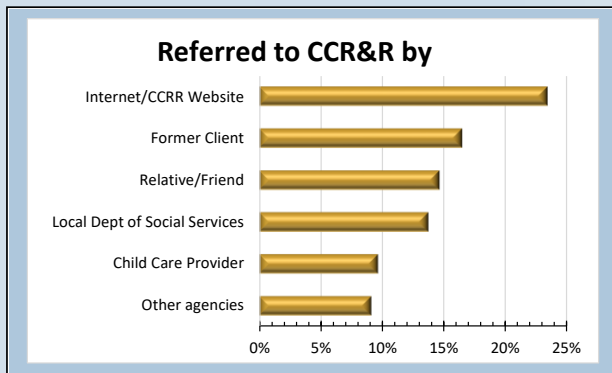

## OCFS REGION 2 - ROCHESTER - 2018

\* Most providers do not offer non-traditional hours (evening, weekend, and overnight).

*"While child care shortages for infants and toddlers exist everywhere, they are especially pronounced in rural areas and counties with lower median family incomes. There are nine children under 3 for every child care slot in completely rural counties, compared with five per slot in mostly urban counties."*  
- Center for American Progress, Oct 2018 report: *Understanding Infant & Toddler Child Care Deserts*

**40**  
homeless / in-shelter families  
received referrals