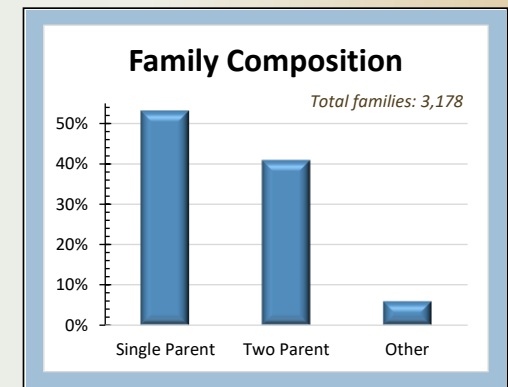

## OCFS REGION 2 - ROCHESTER - 2018

\* Most providers do not offer non-traditional hours (evening, weekend, and overnight).

*"While child care shortages for infants and toddlers exist everywhere, they are especially pronounced in rural areas and counties with lower median family incomes. There are nine children under 3 for every child care slot in completely rural counties, compared with five per slot in mostly urban counties."*  
- Center for American Progress, Oct 2018 report: *Understanding Infant & Toddler Child Care Deserts*

**40**  
homeless / in-shelter families  
received referrals