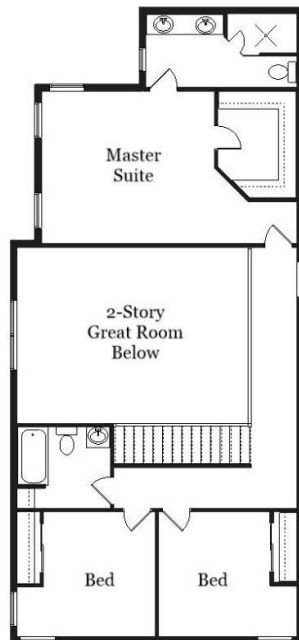

Your Land Your Style Your Home Your Way
Design + Build = Your Best Value

www.krausbuild.com

In Town 4033 D
1925 Sq.Ft.

Copyright © 2020 Kraus Design Build
All Rights Reserved

The **Kraus** Company
DESIGN BUILD

248-972-5549

Setting the New Standard

Your Land Your Style Your Home Your Way

Design + Build = Your Best Value

In Town 4033-3 D
2050 Sq.Ft.

Copyright © 2020 Kraus Design Build
All Rights Reserved

The **Kraus** Company
DESIGN BUILD

248-972-5549

Setting the New Standard

Your Land Your Style Your Home Your Way

Design + Build = Your Best Value

In Town 4033-2 D
2070 Sq.Ft.

Copyright © 2020 Kraus Design Build
All Rights Reserved

The **Kraus** Company
DESIGN BUILD