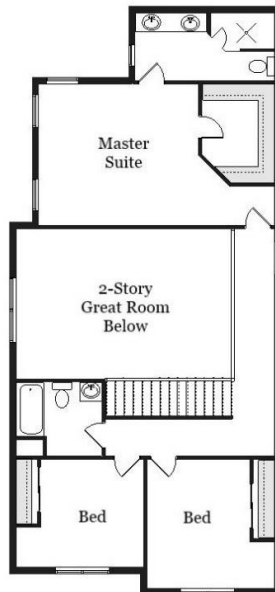

Your Land Your Style Your Home Your Way
Design + Build = Your Best Value

www.krausbuild.com

In Town 4033 D
1925 Sq.Ft.

Copyright © 2020 Kraus Design Build
All Rights Reserved

The **Kraus** Company
DESIGN BUILD

248-972-5549

Setting the New Standard

Your Land Your Style Your Home Your Way

Design + Build = Your Best Value

In Town 4033-3 D
2050 Sq.Ft.

Copyright © 2020 Kraus Design Build
All Rights Reserved

The **Kraus** Company
DESIGN BUILD

248-972-5549

Setting the New Standard

Your Land Your Style Your Home Your Way

Design + Build = Your Best Value

In Town 4033-2 D
2070 Sq.Ft.

Copyright © 2020 Kraus Design Build
All Rights Reserved

The **Kraus** Company
DESIGN BUILD