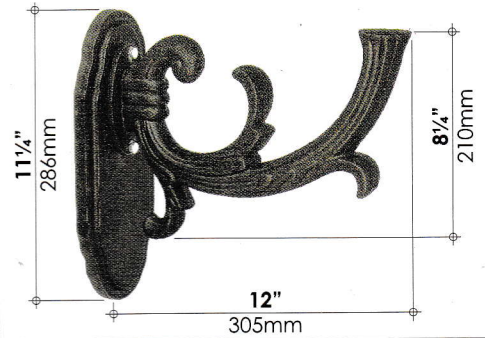

AMCO DECORATIVE DIE-CAST ALUMINUM TAPERED & STRAIGHT POST, BASE STAND & ACCESSORIES (ANTIQUE TYPE)

BRACKET WITH HOLDER

MODEL NO.

1 - BP

MODEL NO.

2 - D

MODEL NO.

3 - A

DECORATIVE DIE-CAST ALUMINUM TAPERED & STRAIGHT POST (ANTIQUE TYPE)

MODEL NO.

DS - 3

MODEL NO.

DT - 55

BRACKET HOLDER

MODEL NO.

BP

MODEL NO.

BPX

BRACKET

MODEL NO.

1 - B

DECORATIVE DIE-CAST ALUMINUM BASE STAND

MODEL NO.

B - 42