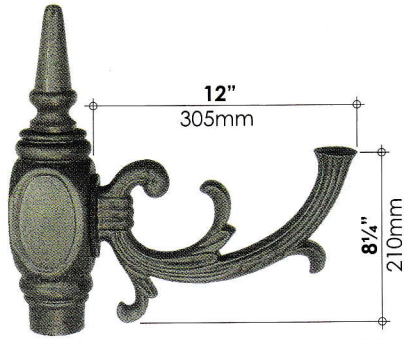

AMCO DECORATIVE DIE-CAST ALUMINUM TAPERED & STRAIGHT POST, BASE STAND & ACCESSORIES (ANTIQUE TYPE)

BRACKET WITH HOLDER

MODEL NO.

1 - BP

MODEL NO.

2 - D

MODEL NO.

3 - A

DECORATIVE DIE-CAST ALUMINUM TAPERED & STRAIGHT POST (ANTIQUE TYPE)

MODEL NO.

DS - 3

MODEL NO.

DT - 55

BRACKET HOLDER

MODEL NO.

BP

MODEL NO.

BPX

BRACKET

MODEL NO.

1 - B

DECORATIVE DIE-CAST ALUMINUM BASE STAND

MODEL NO.

B - 42