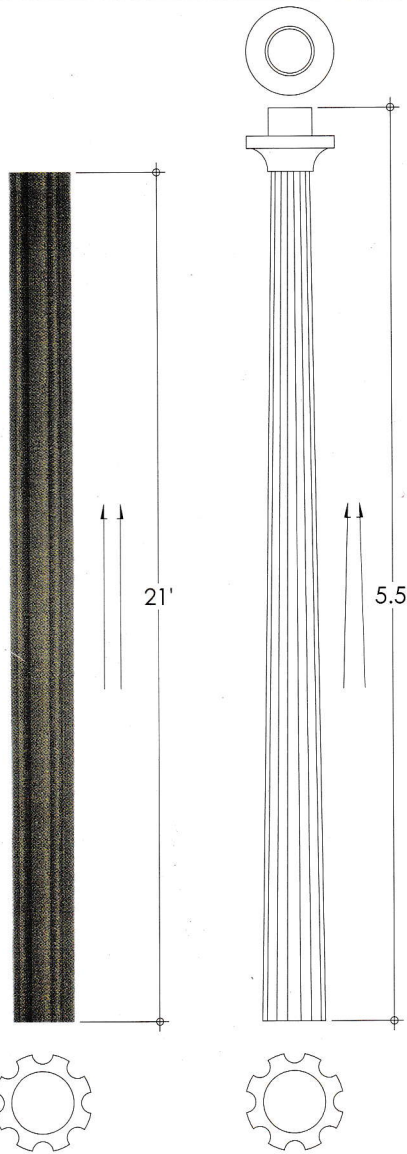

AMCO DECORATIVE DIE-CAST ALUMINUM TAPERED & STRAIGHT POST, BASE STAND & ACCESSORIES (ANTIQUE TYPE)

BRACKET WITH HOLDER

MODEL NO.

1 - BP

MODEL NO.

2 - D

MODEL NO.

3 - A

DECORATIVE DIE-CAST ALUMINUM TAPERED & STRAIGHT POST (ANTIQUE TYPE)

MODEL NO.

DS - 3

MODEL NO.

DT - 55

BRACKET HOLDER

MODEL NO.

BP

MODEL NO.

BPX

BRACKET

MODEL NO.

1 - B

DECORATIVE DIE-CAST ALUMINUM BASE STAND

MODEL NO.

B - 42

MODEL NO.

B - 27

MODEL NO.

B - 22

MODEL NO.

B - 8