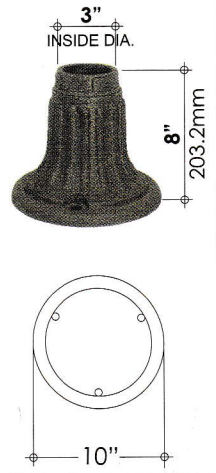

MODEL NO.

BPX

BRACKET

MODEL NO.

1 - B

DECORATIVE DIE-CAST ALUMINUM BASE STAND

MODEL NO.

B - 42

MODEL NO.

B - 27

MODEL NO.

B - 22

MODEL NO.

B - 8