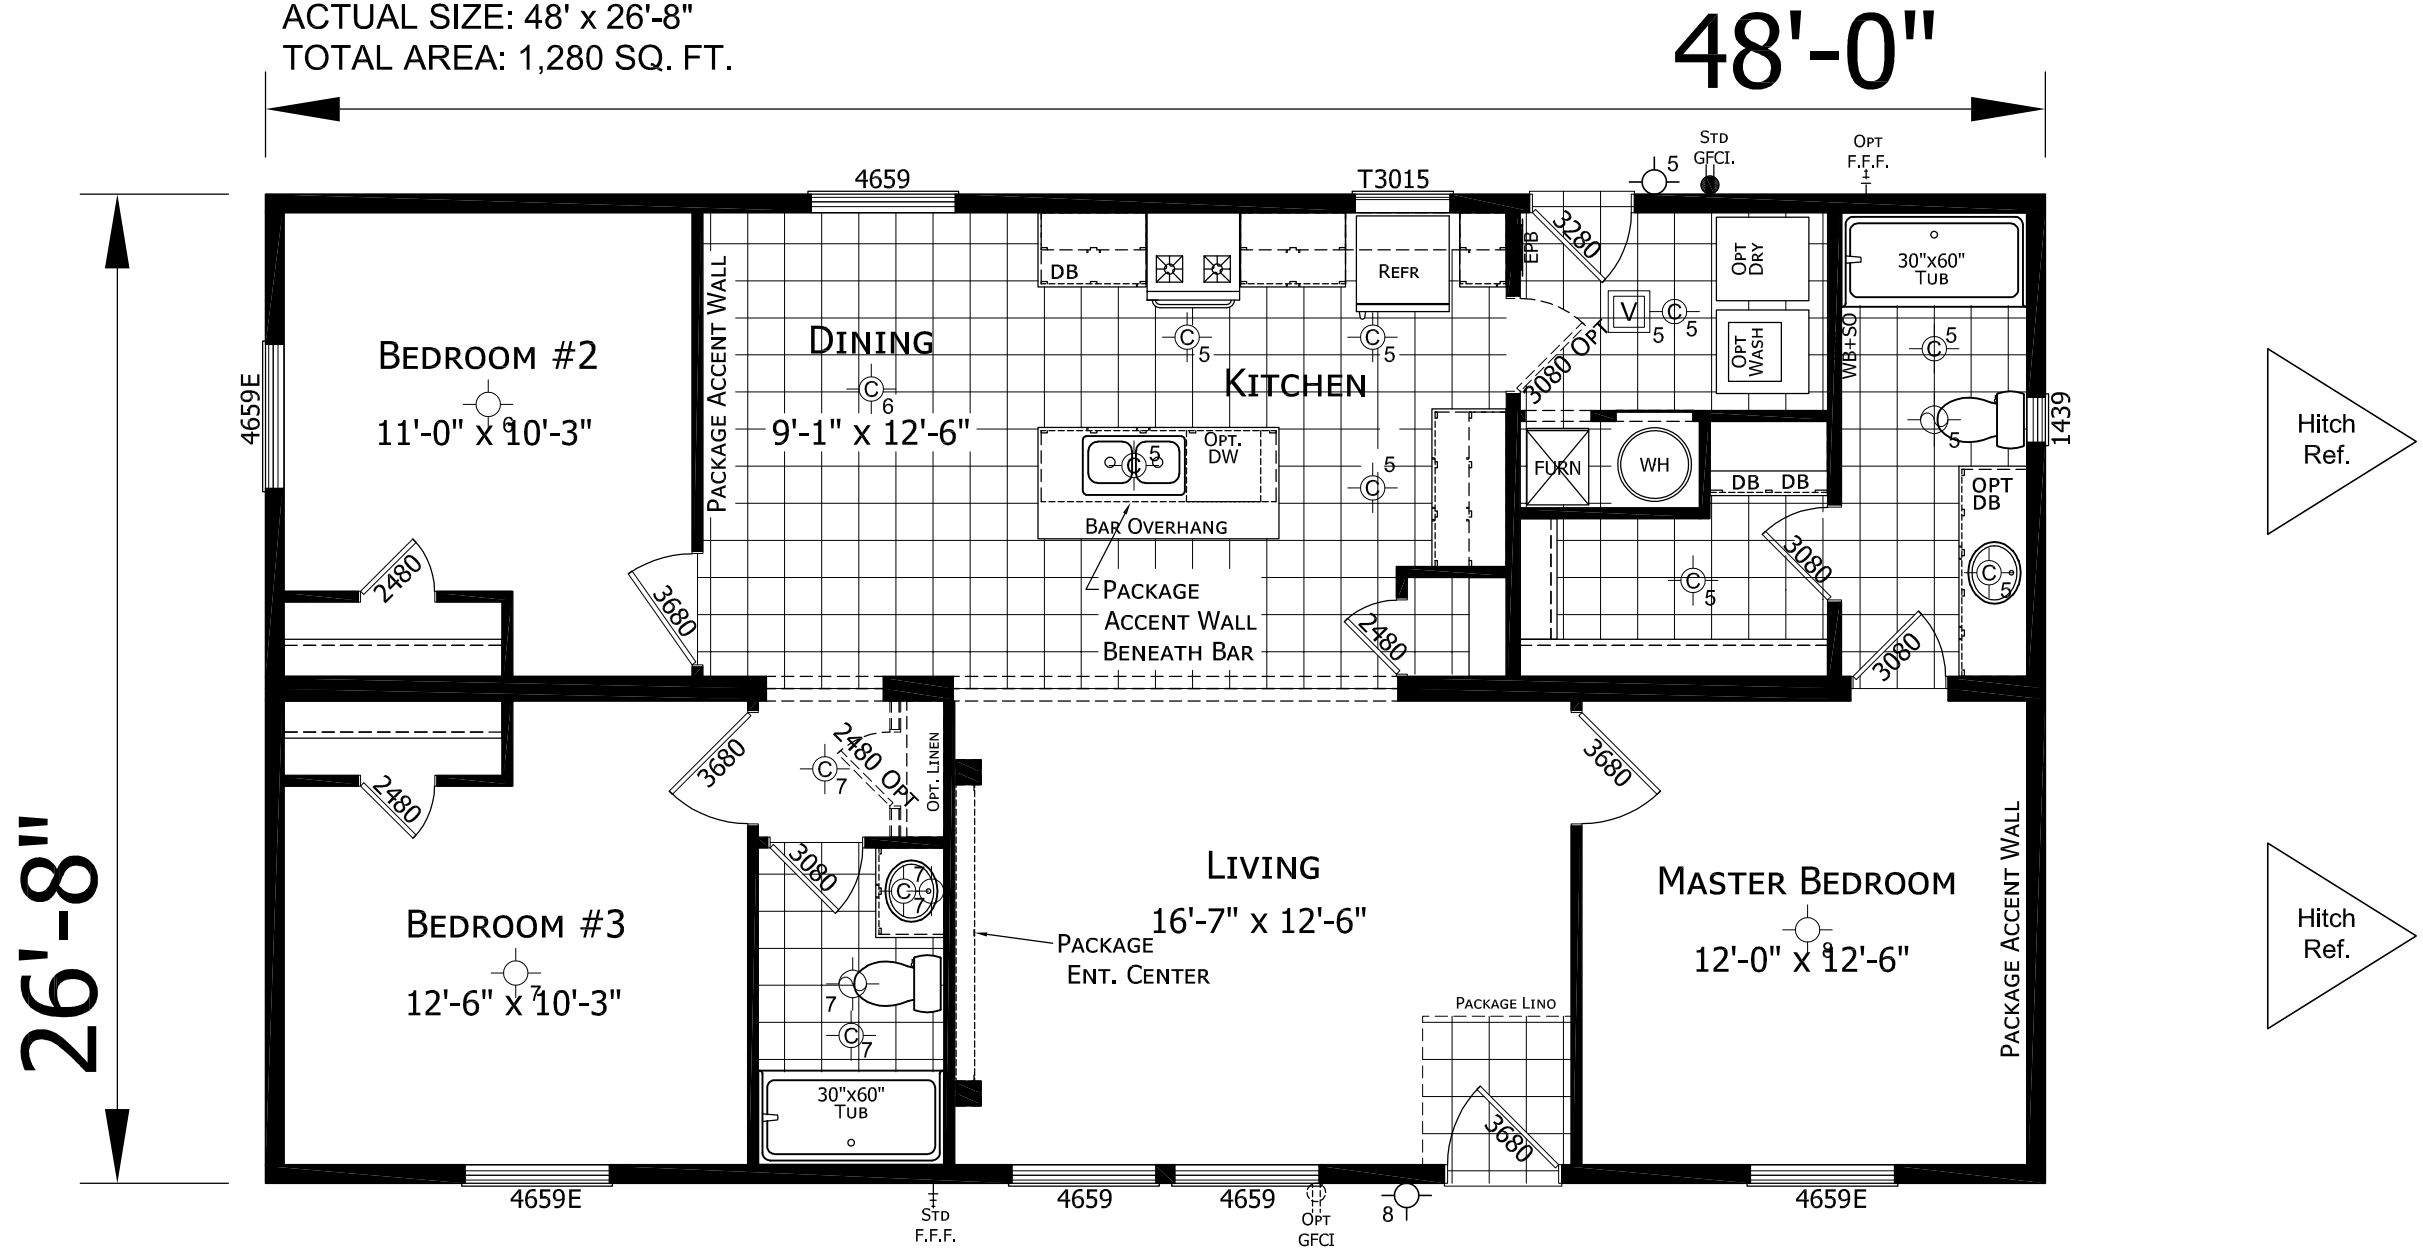

MODEL 17-DW4483B- Alt Kitchen

3 BEDROOM, 2 BATH
 ACTUAL SIZE: 48' x 26'-8"
 TOTAL AREA: 1,280 SQ. FT.

CHAMPION
 MANUFACTURED BEAUTIFULLY™
 1425 SUNNYSIDE RD. WEISER, ID 83672

MODIFICATIONS

PROJECT: 17-DW4483B
 48' x 26'-8" 3 BD 2 BTH
 DRAWN BY:
 DATE:
 SCALE: 3/16" = 1'-0"

TITLE: LITERATURE PLAN
 FILENAME: DW4483B ALT KITCHEN

SHEET: L-101
 PROPRIETARY AND CONFIDENTIAL
 THESE DRAWINGS AND SPECIFICATIONS ARE ORIGINAL.
 PROPRIETARY AND CONFIDENTIAL MATERIALS OF CHAMPION.
 COPYRIGHT © 1976-2020 BY CHAMPION