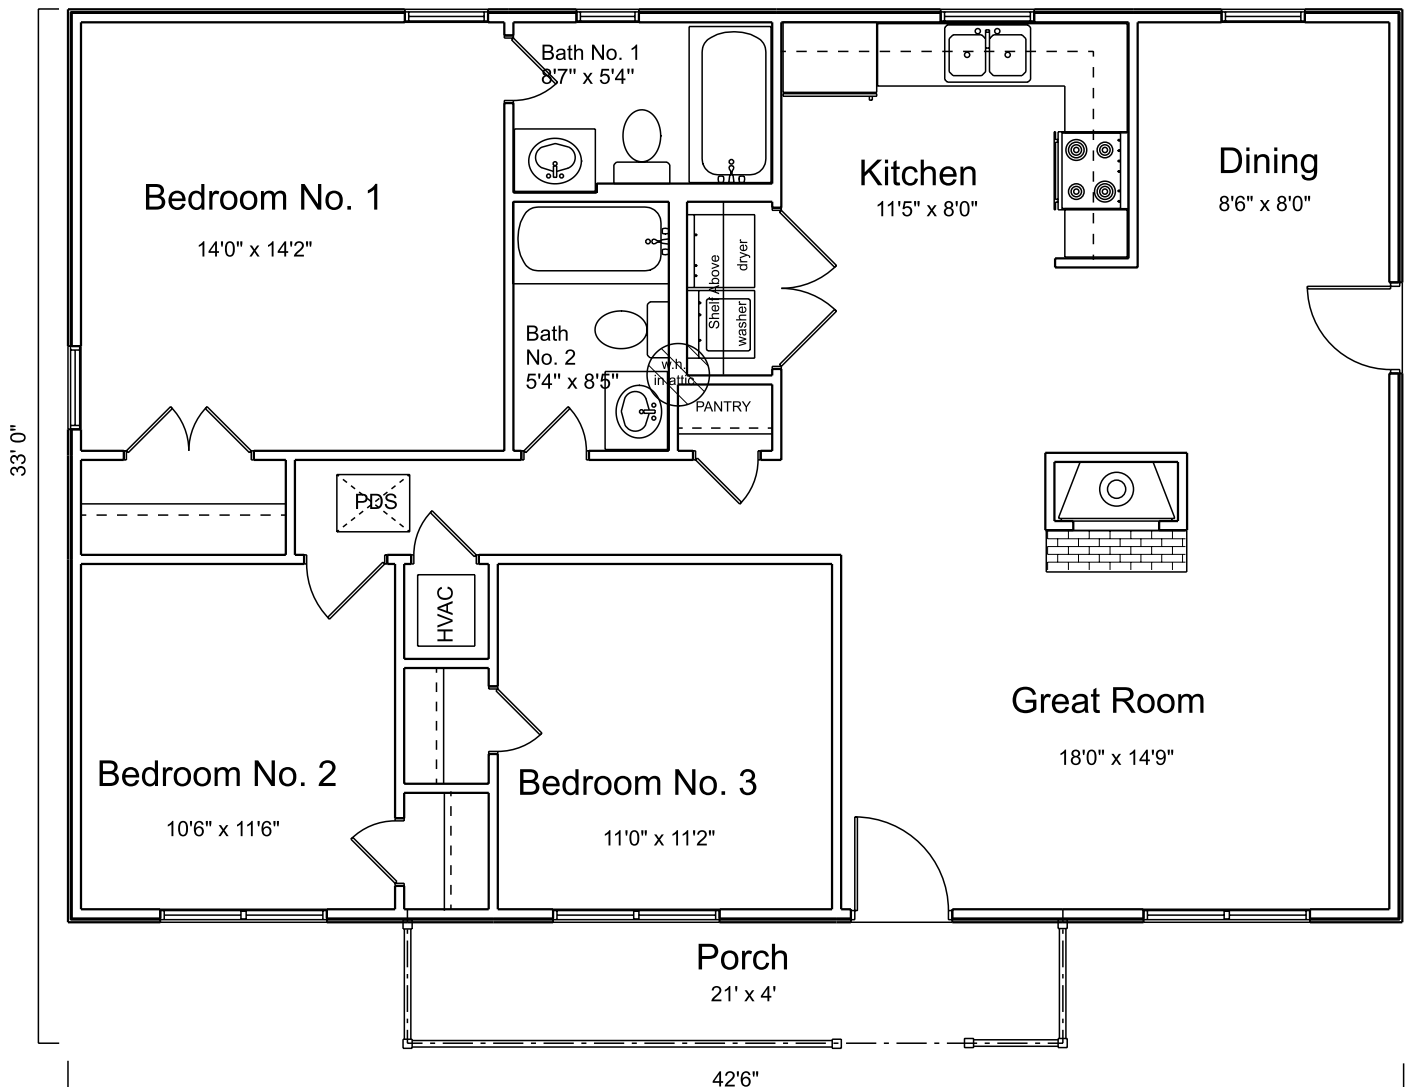

THE KATIE

Alabama Better Built Homes, Inc.
 2203 Howard Murfee Blvd.
 Prattville, AL 36066
 334-285-6380

1250 sq. ft.

\$
 Subject to Change
 Date: 8/2019
 Initials: C.S

MEASUREMENTS AS SHOWN ARE NOT INTENDED TO BE EXACT, THEREFORE ARE NOT GUARANTEED AS SHOWN