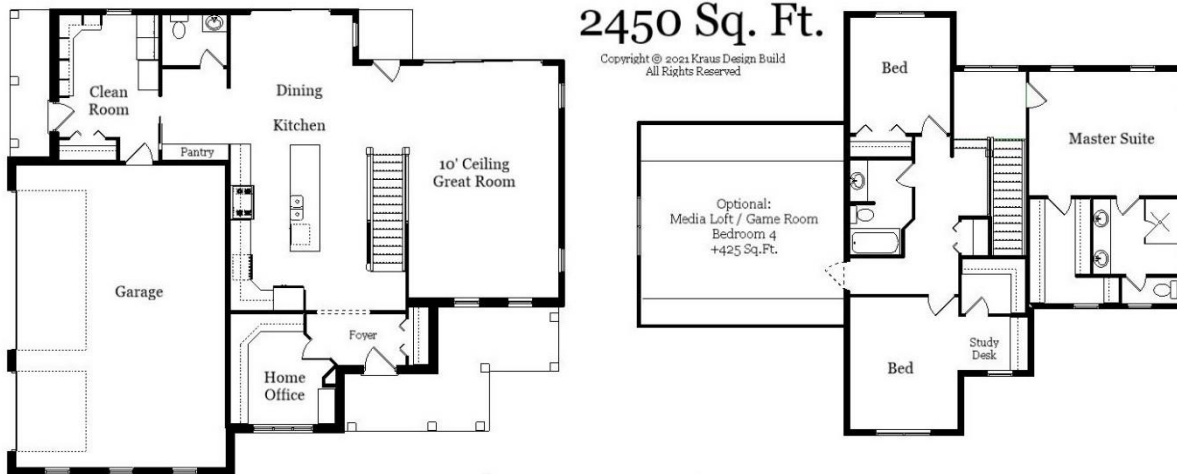

Muirfiled Run 2450 Sq. Ft.

The **Kraus** Company, LLC
DESIGN BUILD

248-972-5549

Setting the New Standard