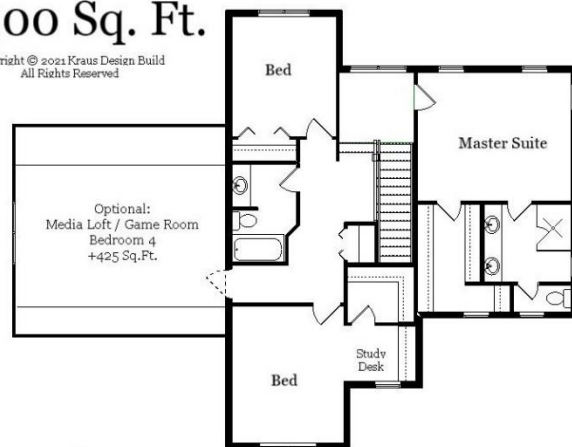

Your Land Your Style Your Home Your Way
Design + Build = Your Best Value

www.krausbuild.com

Muirfiled II 2500 Sq. Ft.

Copyright © 2021 Kraus Design Build
All Rights Reserved

The **Kraus** Company
DESIGN BUILD

248-972-5549

Setting the New Standard

Your Land Your Style Your Home Your Way
Design + Build = Your Best Value

www.krausbuild.com

Muirfiled Run 2450 Sq. Ft.

Copyright © 2021 Kraus Design Build
All Rights Reserved