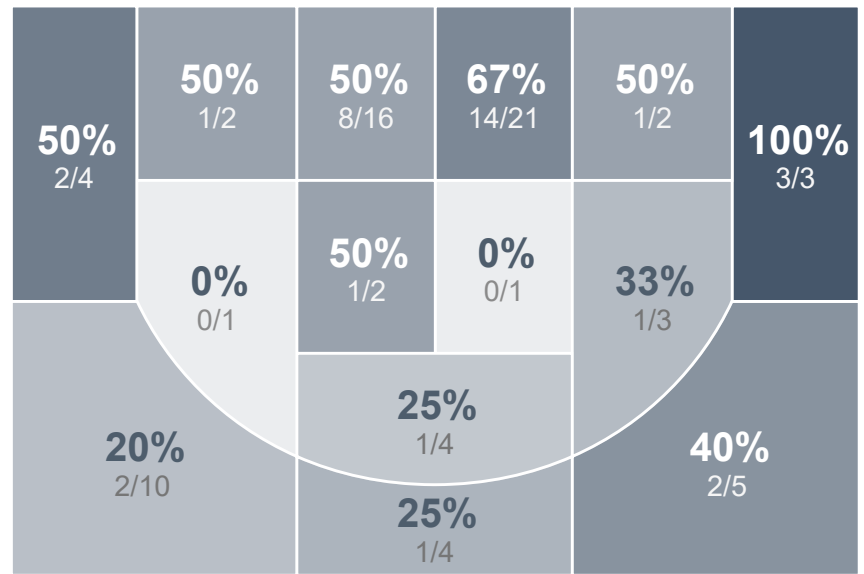

Box Score Report

MHS vs Turtle Mountain - Jan 30, 2021 - W 97-68

Period Stats

Team	1	2	Final
MHS	53	44	97
TMHS	24	44	68

Run Graph

Team Stats

	MHS	TMHS
Field Goal %	47.4%	37.7%
Effective Field Goal %	53.8%	43.5%
2FG Made/Attempted	27/52	18/42
2FG%	51.9%	42.9%
3FG Made/Attempted	10/26	8/27
3FG%	38.5%	29.6%
FT Made/Attempted	13/16	8/13
Free Throw Percentage	81.3%	61.5%
Points Per Possession	1.23	0.86
Transition Points	25	7
Points Off Turnovers	28	15
Second Chance Points	16	10
Points in the Paint	46	24
Offensive Rebounds	21	14
Defense Rebounds	31	22
Assists	22	12
Deflections	11	5
Steals	12	7
Blocks	3	2
Turnovers	14	18
Personal Fouls	17	17
Charges Taken	1	3

Mandan Boys' Varsity Basketball

Turtle Mountain