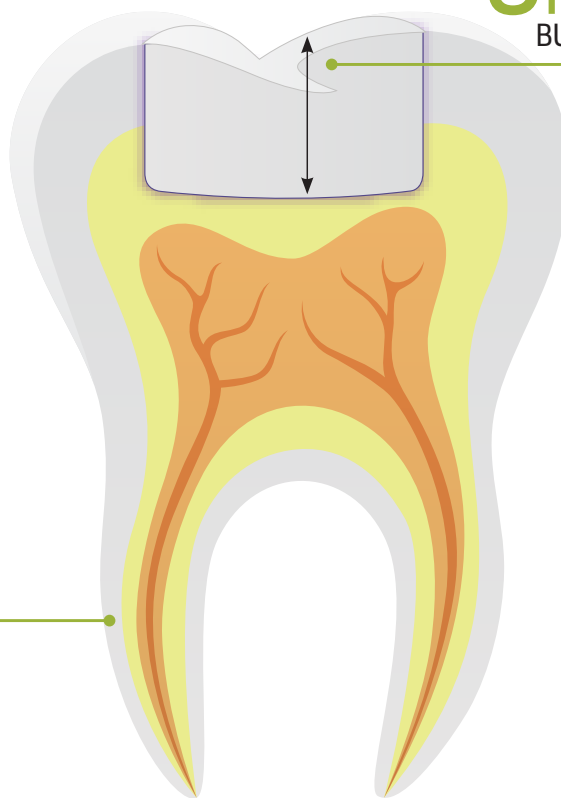

SDI | AURA BULK FILL

UNIVERSAL BULK FILL COMPOSITE

FILL,
PACK
AND GO

THE SIMPLICITY OF BULK FILLING

SPEEDY AND SIMPLE POSTERIOR COMPOSITE RESTORATIONS

- Natural-looking finish with just one universal shade.
- High depth of cure without the need for a capping layer.
- Easy placement in a matter of seconds.
- The waxy consistency is packable and non-sticky to optimise handling.

FILL, PACK AND GO

ONE BULK FILL
PLACEMENT UP
TO 5mm

20sec
LED LIGHT CURE

5mm
BULK FILL

ACHIEVABLE AESTHETICS CASE STUDIES

DR BOB LOWE (USA)

DR. GREGOR THOMAS (GERMANY)

ONE SHADE. ONE FILL.

Splinting

Sandwich technique with glass ionomer

DEPTH OF CURE

The opacity of Aura Bulk Fill is a function of the difference in the refractive index of its two components, the filler and the resin.

The curing process alters the refractive index of the resin marginally, to match the refractive index of the filler. This lowers the opacity temporarily, allowing deeper light penetration for a high depth of cure. Upon curing, the indices move apart again to arrive at the ideal opacity for Aura Bulk Fill's brilliant chameleon-like finish.