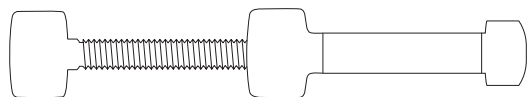

ORDER DETAILS

SYRINGES

Syringe Refill - 4g

8560012

COMPLETS

Compleat Refill - 20x 0.25g = 5g total

8565012

» I have been using Aura Bulk Fill for three years now. The resin comes out smooth with no pull back and cures extremely strong. The polish is amazing and my posterior composites have never been better. The characteristics are ideal for any restoration, primary or permanent teeth. I have recommended this product to many associates and I plan to continue using the Aura Bulk Fill as my go to composite. «

DR LIEL GRINBAUM DMD