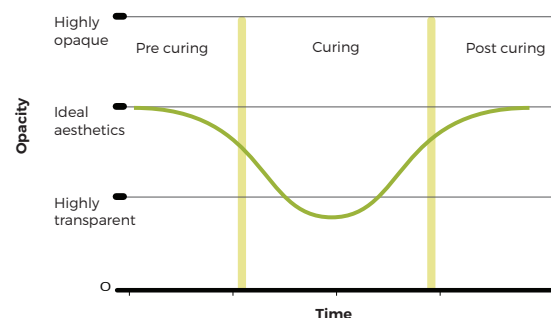

Splinting

Sandwich technique with glass ionomer

DEPTH OF CURE

The opacity of Aura Bulk Fill is a function of the difference in the refractive index of its two components, the filler and the resin.

The curing process alters the refractive index of the resin marginally, to match the refractive index of the filler. This lowers the opacity temporarily, allowing deeper light penetration for a high depth of cure. Upon curing, the indices move apart again to arrive at the ideal opacity for Aura Bulk Fill's brilliant chameleon-like finish.