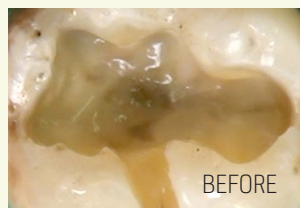

FILL, PACK AND GO

ONE BULK FILL
PLACEMENT UP
TO 5mm

20sec
LED LIGHT CURE

5mm
BULK FILL

ACHIEVABLE AESTHETICS CASE STUDIES

DR BOB LOWE (USA)

DR. GREGOR THOMAS (GERMANY)

ONE SHADE. ONE FILL.

LOW VOLUMETRIC SHRINKAGE*

Aura Bulk Fill delivers reduced stress to provide long-lasting restorations.

EXCELLENT FLEXURAL STRENGTH*

Aura Bulk Fill resists major deformations without fracturing.

HIGH COMPRESSIVE STRENGTH*

Aura Bulk Fill resists the high forces of compression in the mouth.

2.21%

115MPa

375MPa

*SDI internal data

INDICATIONS

Posterior restorations

Core buildup

Splinting

Sandwich technique with glass ionomer

DEPTH OF CURE

The opacity of Aura Bulk Fill is a function of the difference in the refractive index of its two components, the filler and the resin.

The curing process alters the refractive index of the resin marginally, to match the refractive index of the filler. This lowers the opacity temporarily, allowing deeper light penetration for a high depth of cure. Upon curing, the indices move apart again to arrive at the ideal opacity for Aura Bulk Fill's brilliant chameleon-like finish.