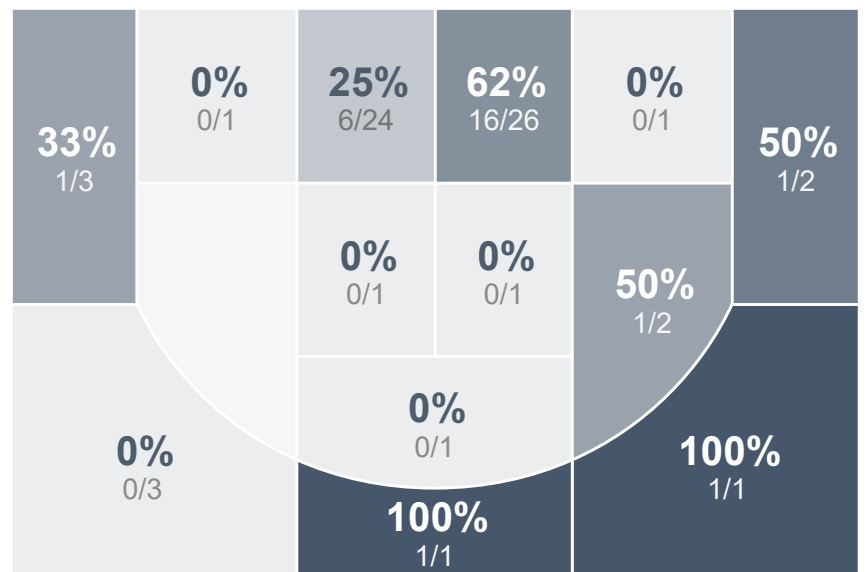

Bismarck Legacy High School