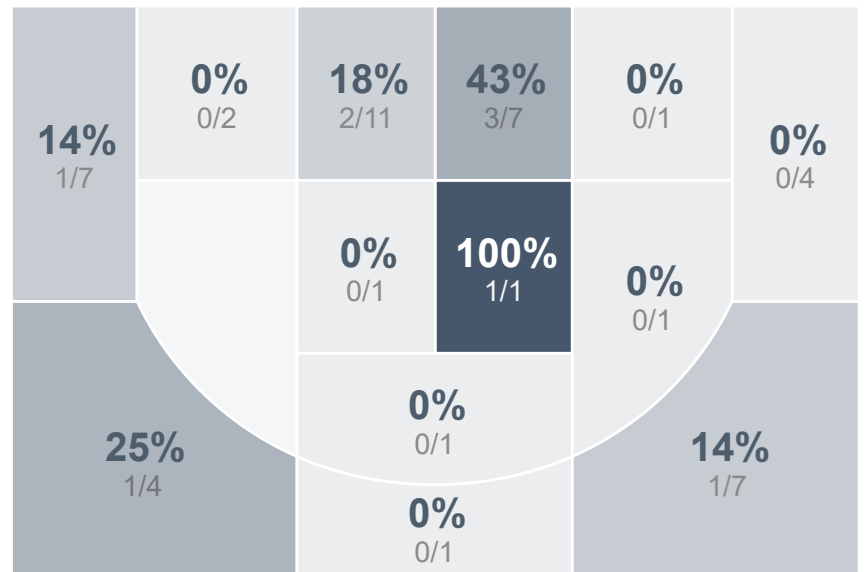

St. Mary's Saints Girls Basketball