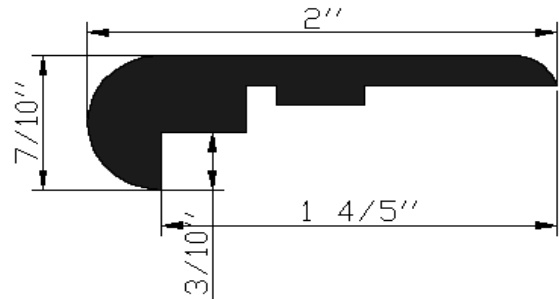

Aquarius Molding Profiles

12/17/2016

REDUCER

END-CAP

T-MOLDING

STAIRNOSE

QUARTER ROUND