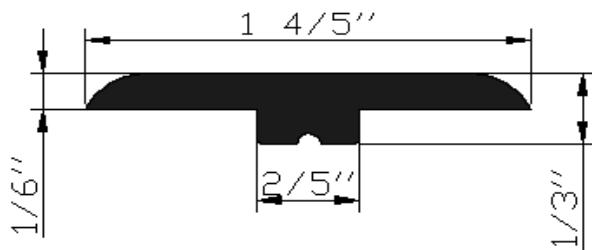

Aquarius Molding Profiles

12/17/2016

REDUCER

END-CAP

T-MOLDING

STAIRNOSE

QUARTER ROUND