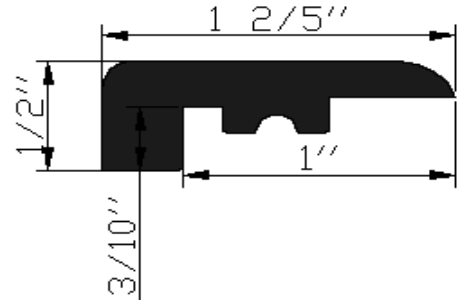

Aquarius Molding Profiles

12/17/2016

REDUCER

END-CAP

T-MOLDING

STAIRNOSE

QUARTER ROUND