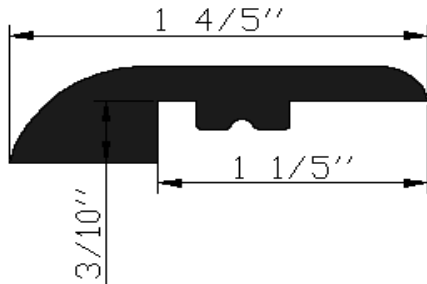

Aquarius Molding Profiles

12/17/2016

REDUCER

END-CAP

T-MOLDING

STAIRNOSE

QUARTER ROUND