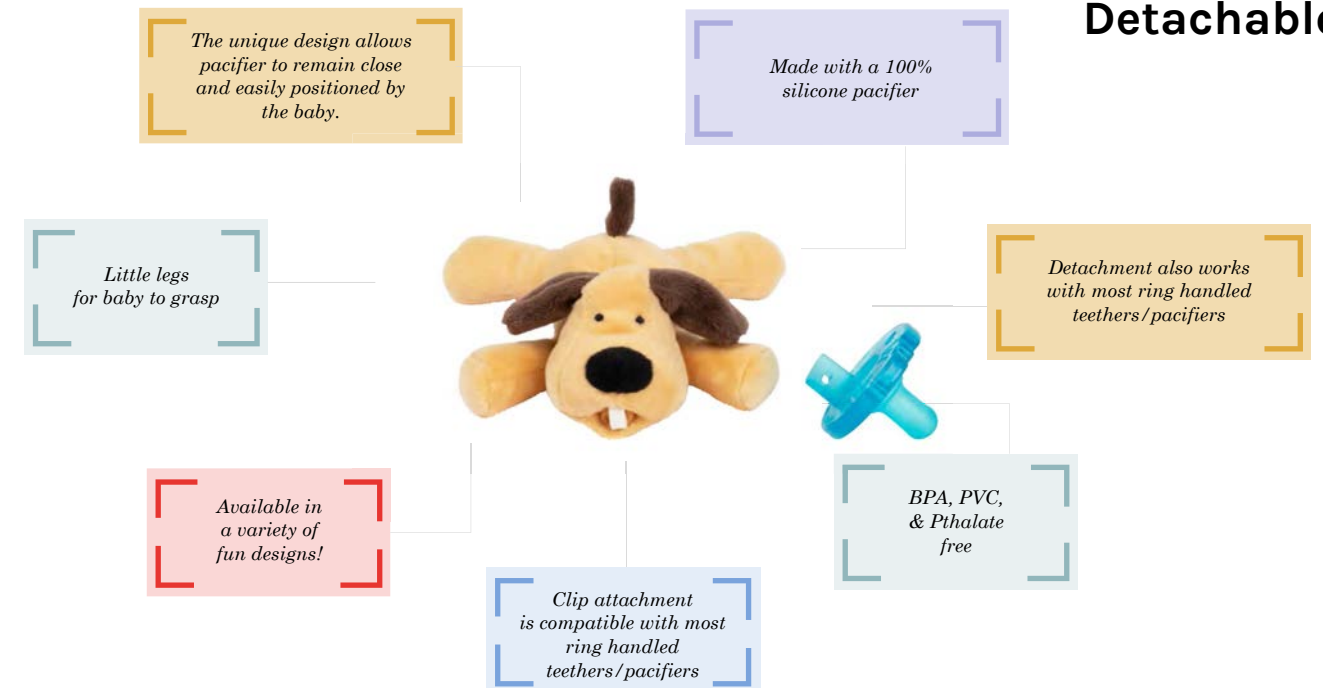

WubbaNub is often one of baby's first friends in life—thank you for making us a part of your family.

Tons of Love,

CarlaSchneider

Anatomy OF A Wub

Original

Detachable

WubbaNub Detachable Pacifier

COLLECTION

The Detachable Pacifier Collection combines the best features of our original Plush Pacifier with the added benefit of a removeable & replaceable pacifier or teether—truly the best companion for an infant at any stage of development! Clip is compatible with most ring handled pacifiers and teethers. One pacifier included.

SEE HOW
IT WORKS

WubbaNub Silicone Accessories

3 PACK
PACI PACIFIER
Item #: 19203

- One piece design
- Easy to clean and sanitize/top rack dishwasher safe
- Designed for babies 0-6 months that are not teething
- Made of 100% silicone
- BPA, PVC, latex & phthalate free
- Vent holes for breathability
- Use alone or with WubbaNub Detachable plush pacifier design

TEETHER
Item #: 19500

- 100% Silicone
- Easy to clean and sanitize
- Use alone or with WubbaNub Works with detachable plush BPA, PVC,
- Latex & Phthalate free

Love and care are at the heart of everything we do.