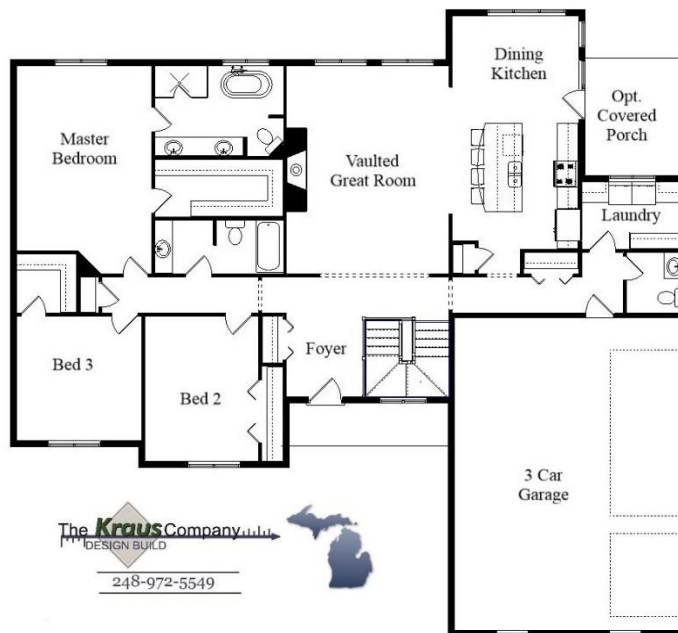

Your Land Your Style Your Home Your Way  
Design + Build = Your Best Value

Highland V  
2065 Sq.Ft.

Copyright © 2019  
Kraus Design Build

Setting the New Standard

Your Land Your Style Your Home Your Way

Design + Build = Your Best Value

[www.krausbuild.com](http://www.krausbuild.com)

The **Kraus** Company  
DESIGN BUILD

248-972-5549

The Highland  
1400 Sq.Ft.

Copyright © 2020 Kraus Design Build  
All Rights Reserved

Setting the New Standard