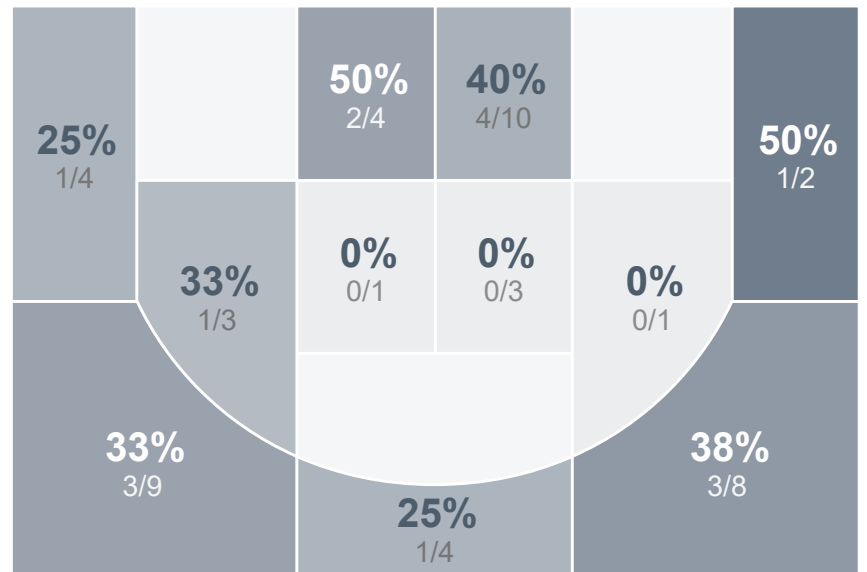

Girls' Varsity Basketball - New