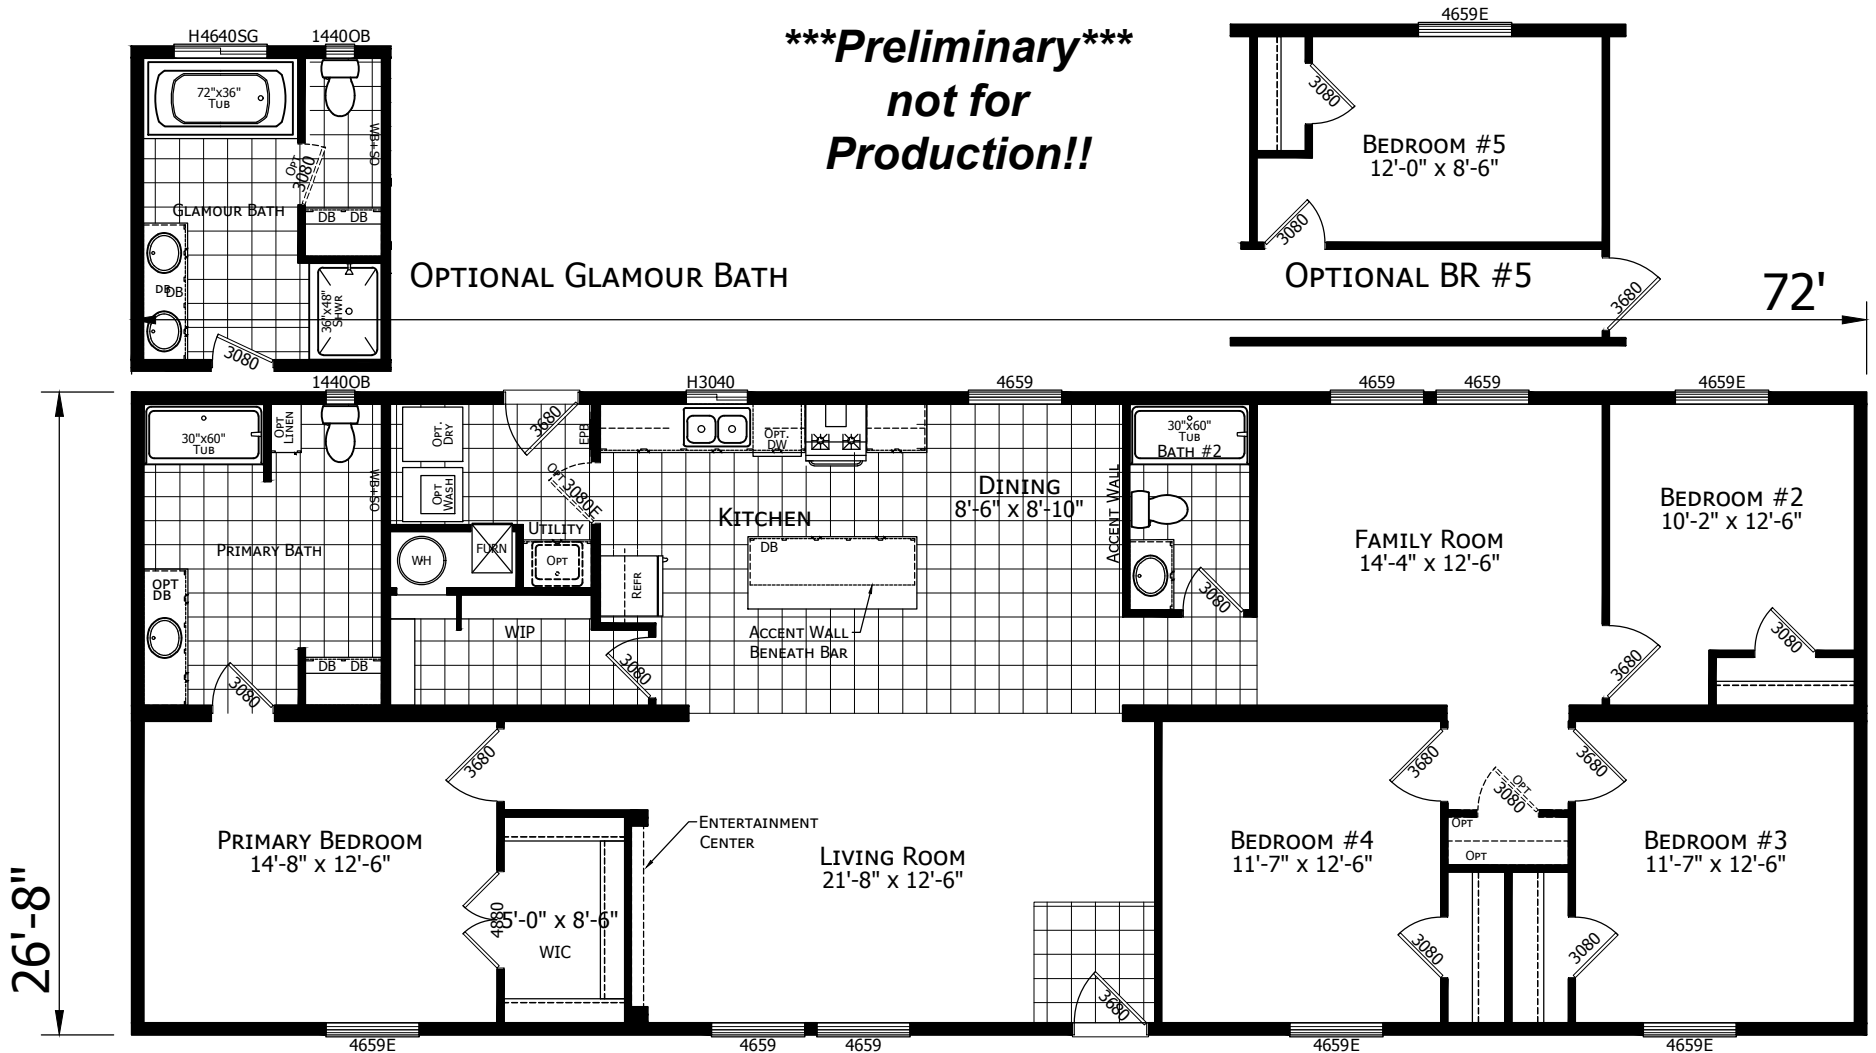

*****Preliminary***
not for
Production!!**

DW2872-42001
4 BEDROOM 2 BATH
72'-0" x 26'-8"
1920 SQ. FT. TOTAL

CHAMPION
MANUFACTURED BEAUTIFULLY™
1425 SUNNYSIDE RD. WEISER, ID 83672

MODIFICATIONS

PROJECT:
DW2872-42001
72'-0" x 26'-8"
4 BD 2 BT

TITLE:
LITERATURE PLAN

FILENAME: 17-DW2872-42001 PFS

SHEET:
L-101
DW4724B