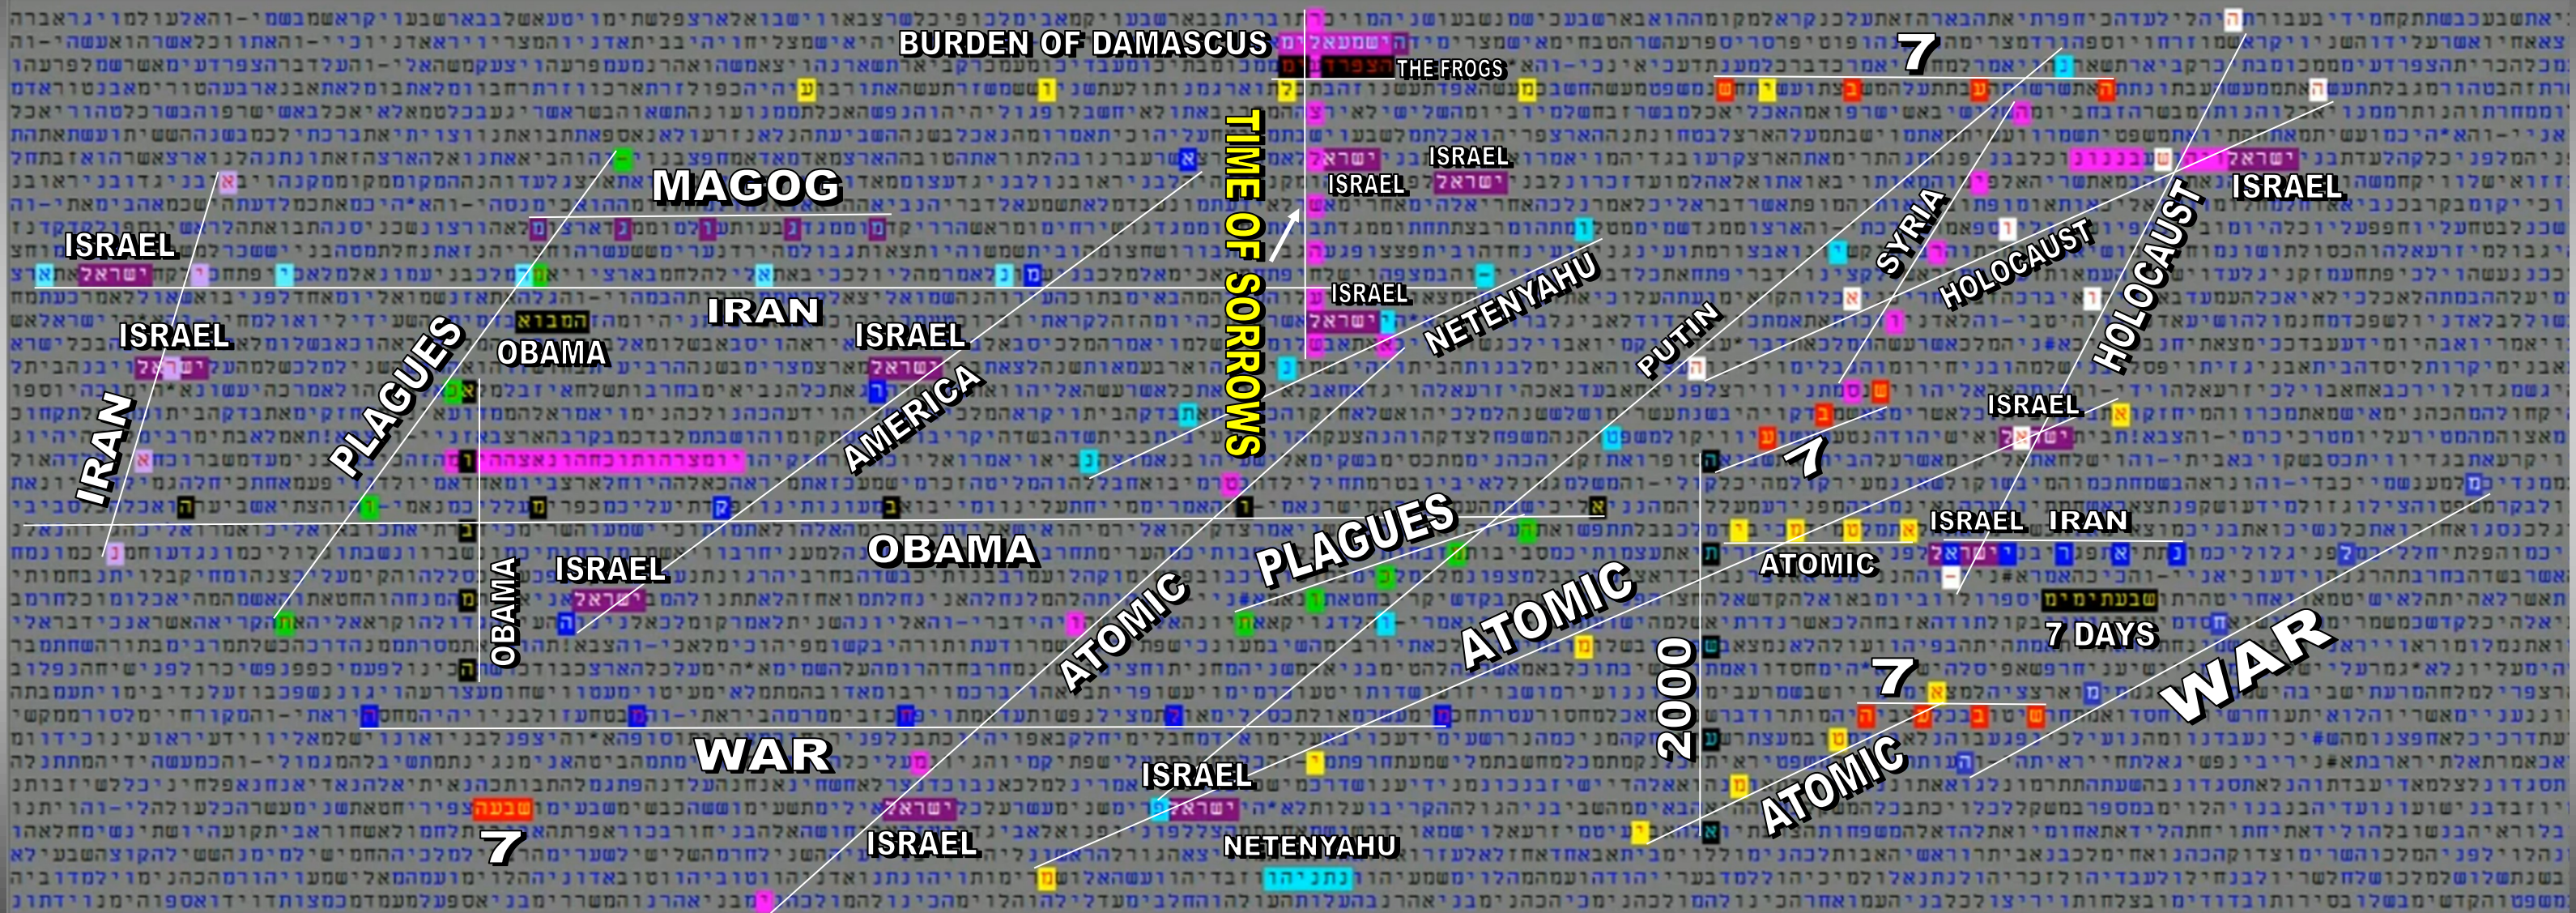

# THE TIME OF SORROWS

## Bible Code Matrix of Prophecy in Scripture

© MATTHEW WRIGHT MINISTRIES  
Graphic layout by Luis B. Vega

**RESOURCES**  
[youtube.com/user/TheMatt71269](https://youtube.com/user/TheMatt71269)  
[biblecodenow1@gmail.com](mailto:biblecodenow1@gmail.com)  
[biblecodenow.com](http://biblecodenow.com)  
[facebook.com/groups/code searcher](https://facebook.com/groups/code searcher)

**SCRIPTURE SOURCE(s)**  
 Old & New Testament  
 TorahSoft

FOR AN EXPLANATION - STUDY OF THE CHART CODE MATRIX, VISIT THE YOUTUBE CHANNEL VIDEO SERIES.

**WIDTH: 30733 CENTER: 26854**